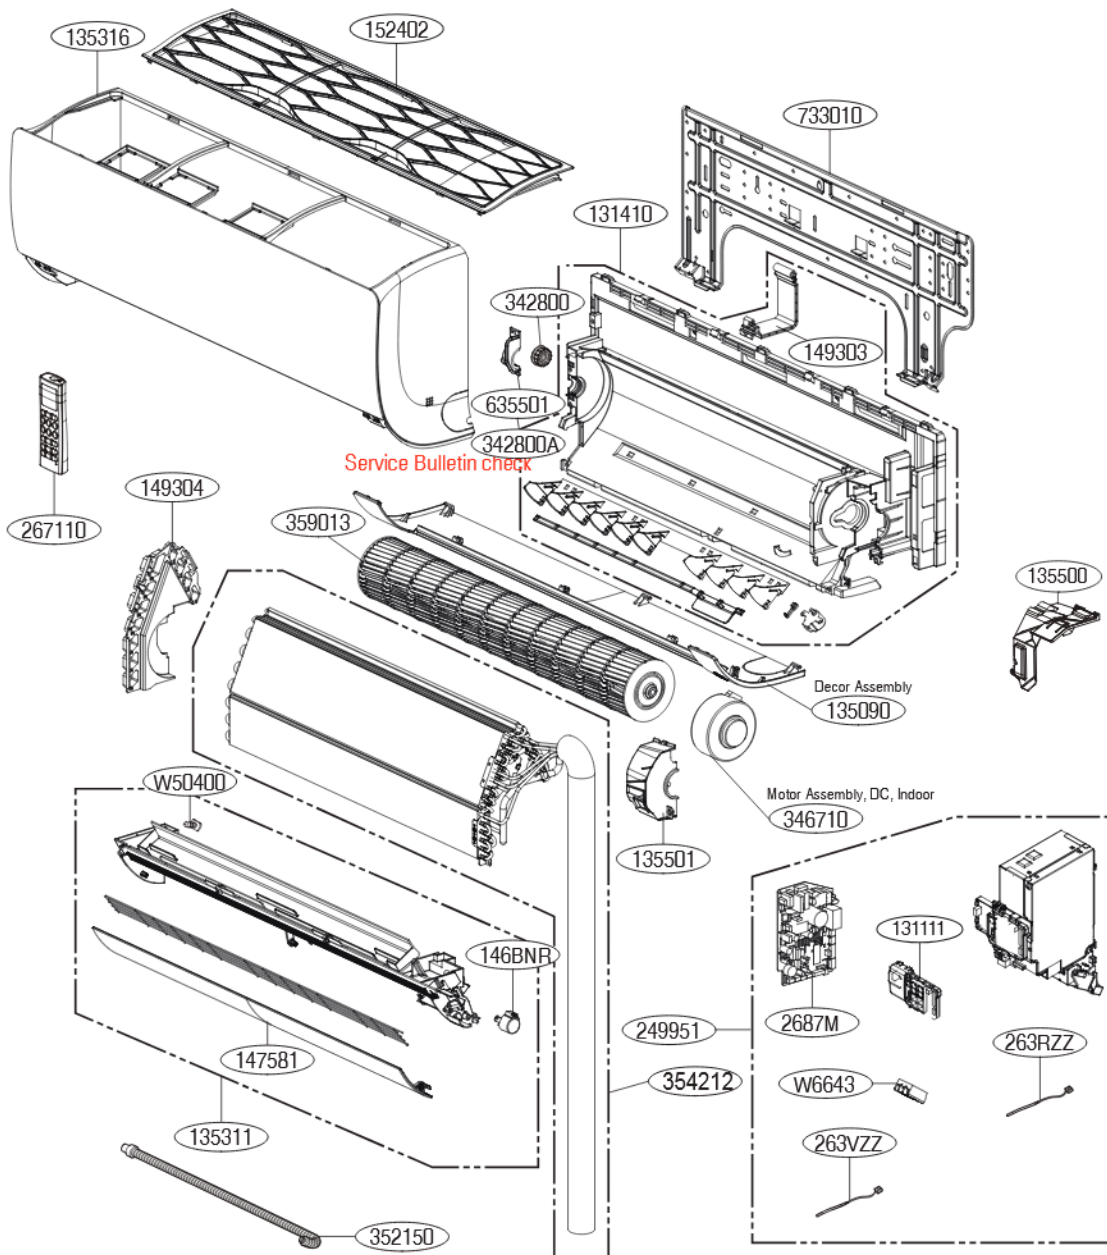

5. Exploded View

Indoor Unit

LOC.	Description	Connector
263RZZ	Thermistor for indoor air temperature	CN-TH1
263VZZ	Thermistor for evaporator middle temperature	CN-TH3

Note) Please ensure GCSC since the replacement parts may be changed depending upon the buyer's request. Please check the correct parts in View RPL(Replacement Part List) on GCSC. (GCSC Website <http://www.lge.com>)