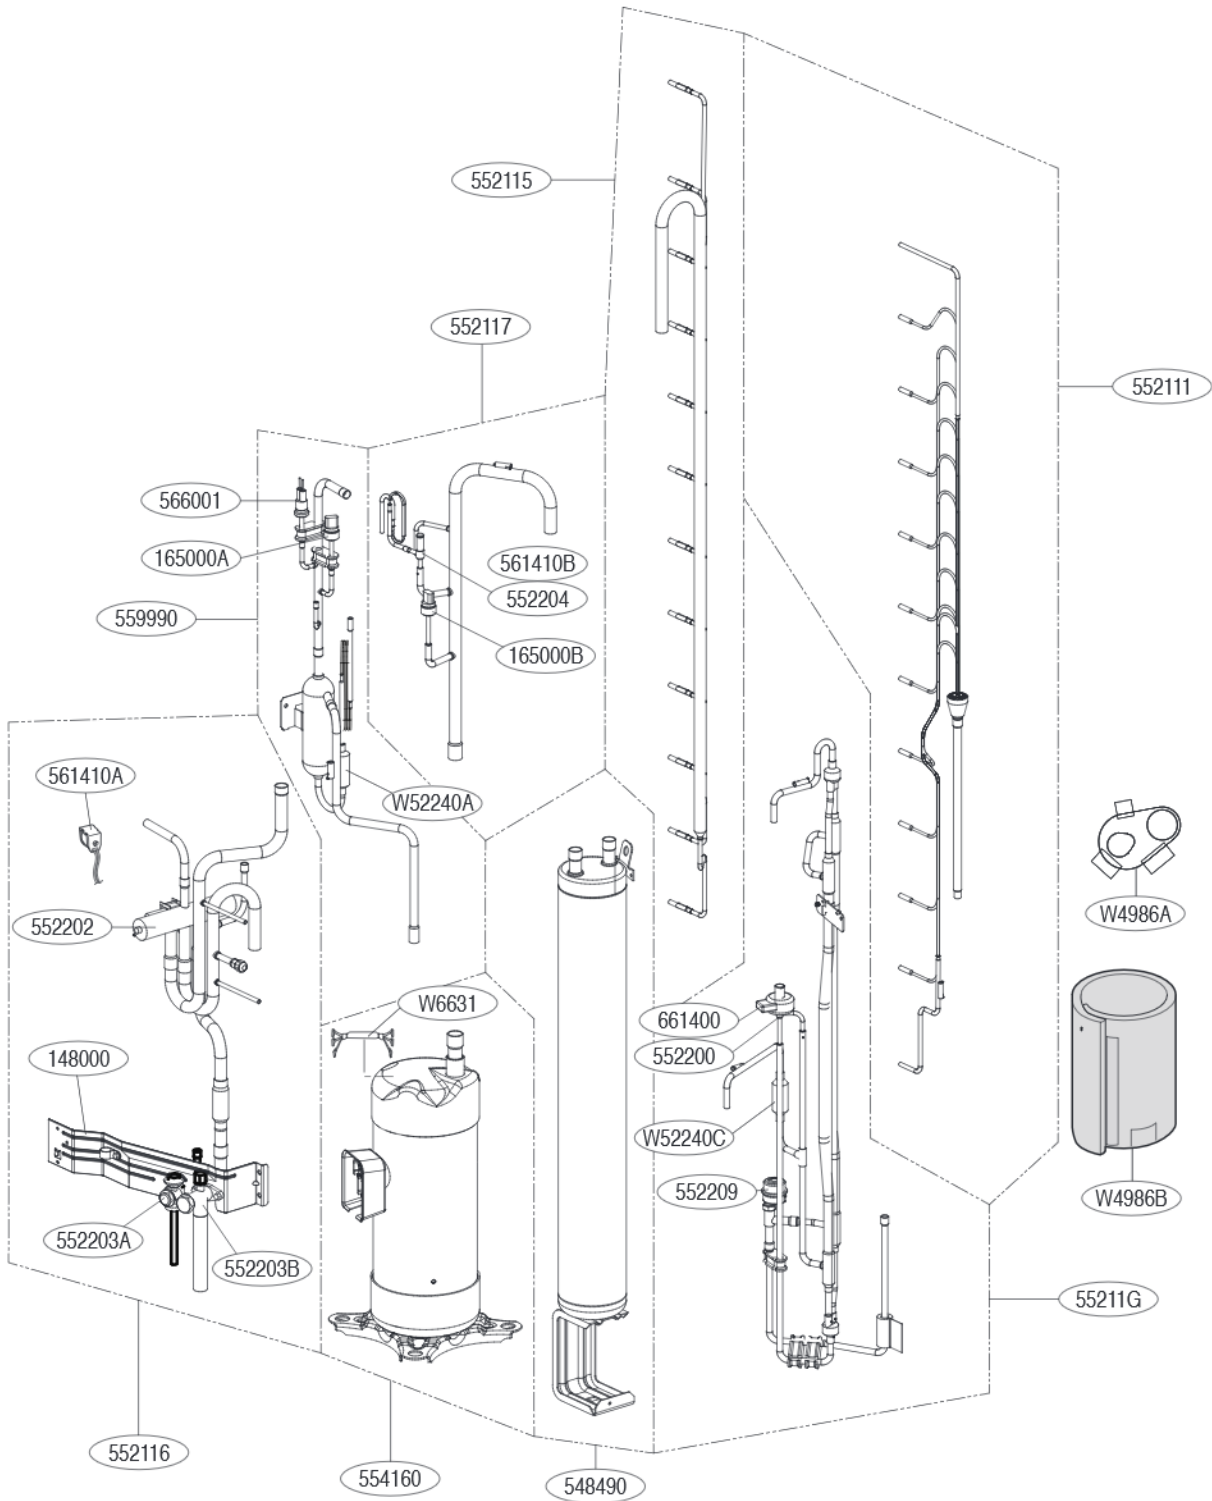

6. Exploded View

Control Box

■ U7 chassis, 12HP, 10HP

SVC Location	Applied	Housing color
263230A	Subcool out pipe + liquid pipe	yellow
263230B	Suction pipe + hex + discharge pipe	purple
263230C	Air temperature sensor	green

Mechanical Parts and Panels

■ U7 chassis, 10HP

Cycle Parts

■ U7 chassis, 12HP, 10HP

Description	Loc.No	Harness Location	Housing Color
Harness. Multi	W6631	Power Cable (Inv. PCB ↔ Comp)	-