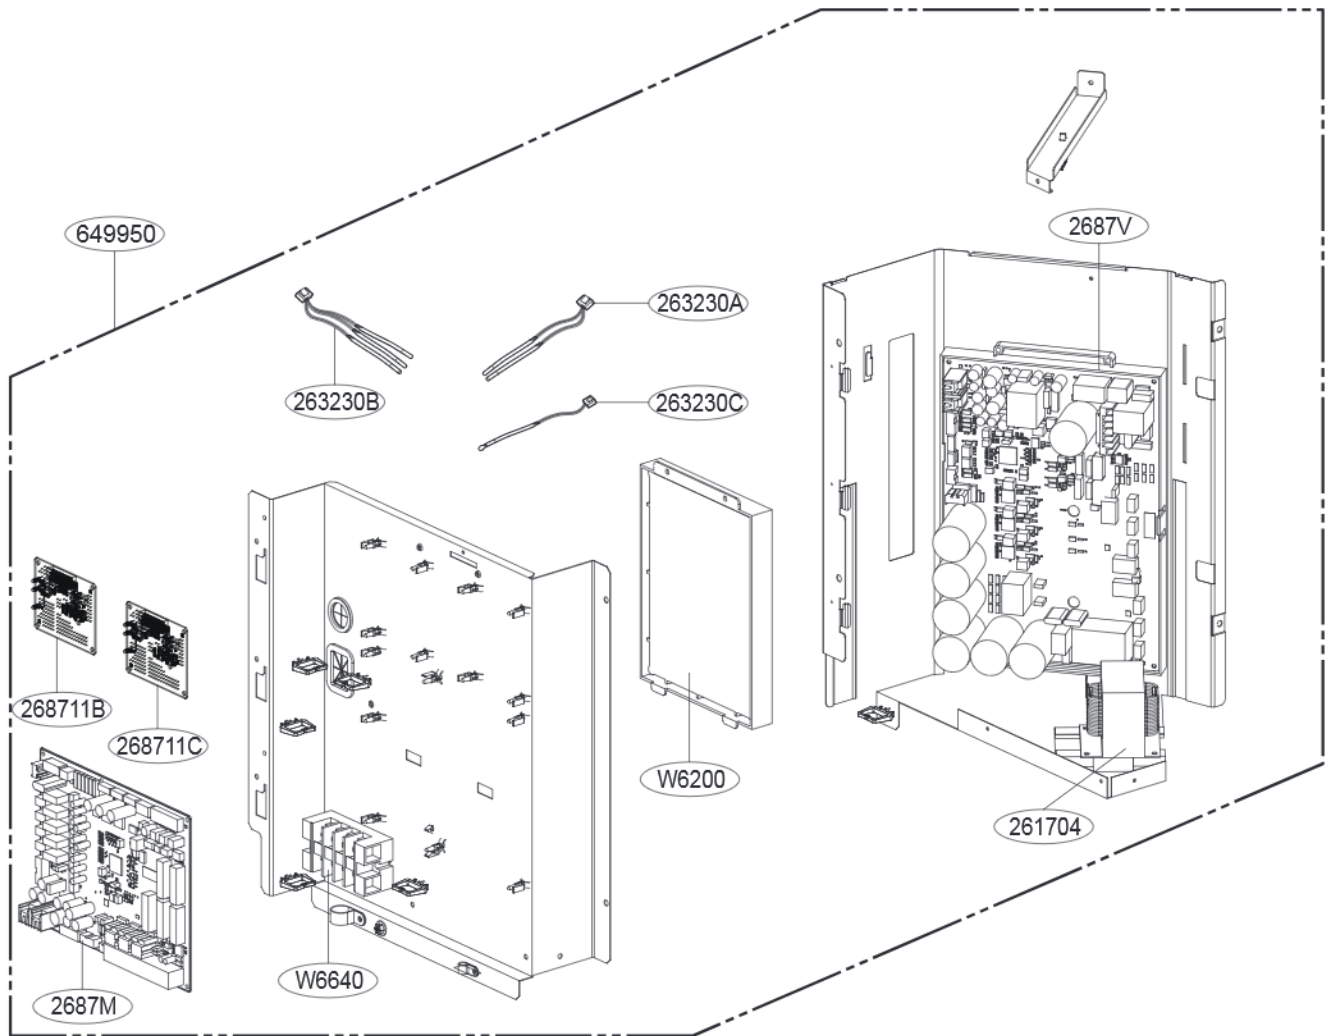

6. Exploded View

Control Box

■ U7 chassis, 12HP, 10HP

SVC Location	Applied	Housing color
263230A	Subcool out pipe + liquid pipe	yellow
263230B	Suction pipe + hex + discharge pipe	purple
263230C	Air temperature sensor	green

Mechanical Parts and Panels

■ U7 chassis, 10HP

Cycle Parts

■ U7 chassis, 12HP, 10HP

Description	Loc.No	Harness Location	Housing Color
Harness. Multi	W6631	Power Cable (Inv. PCB ↔ Comp)	-