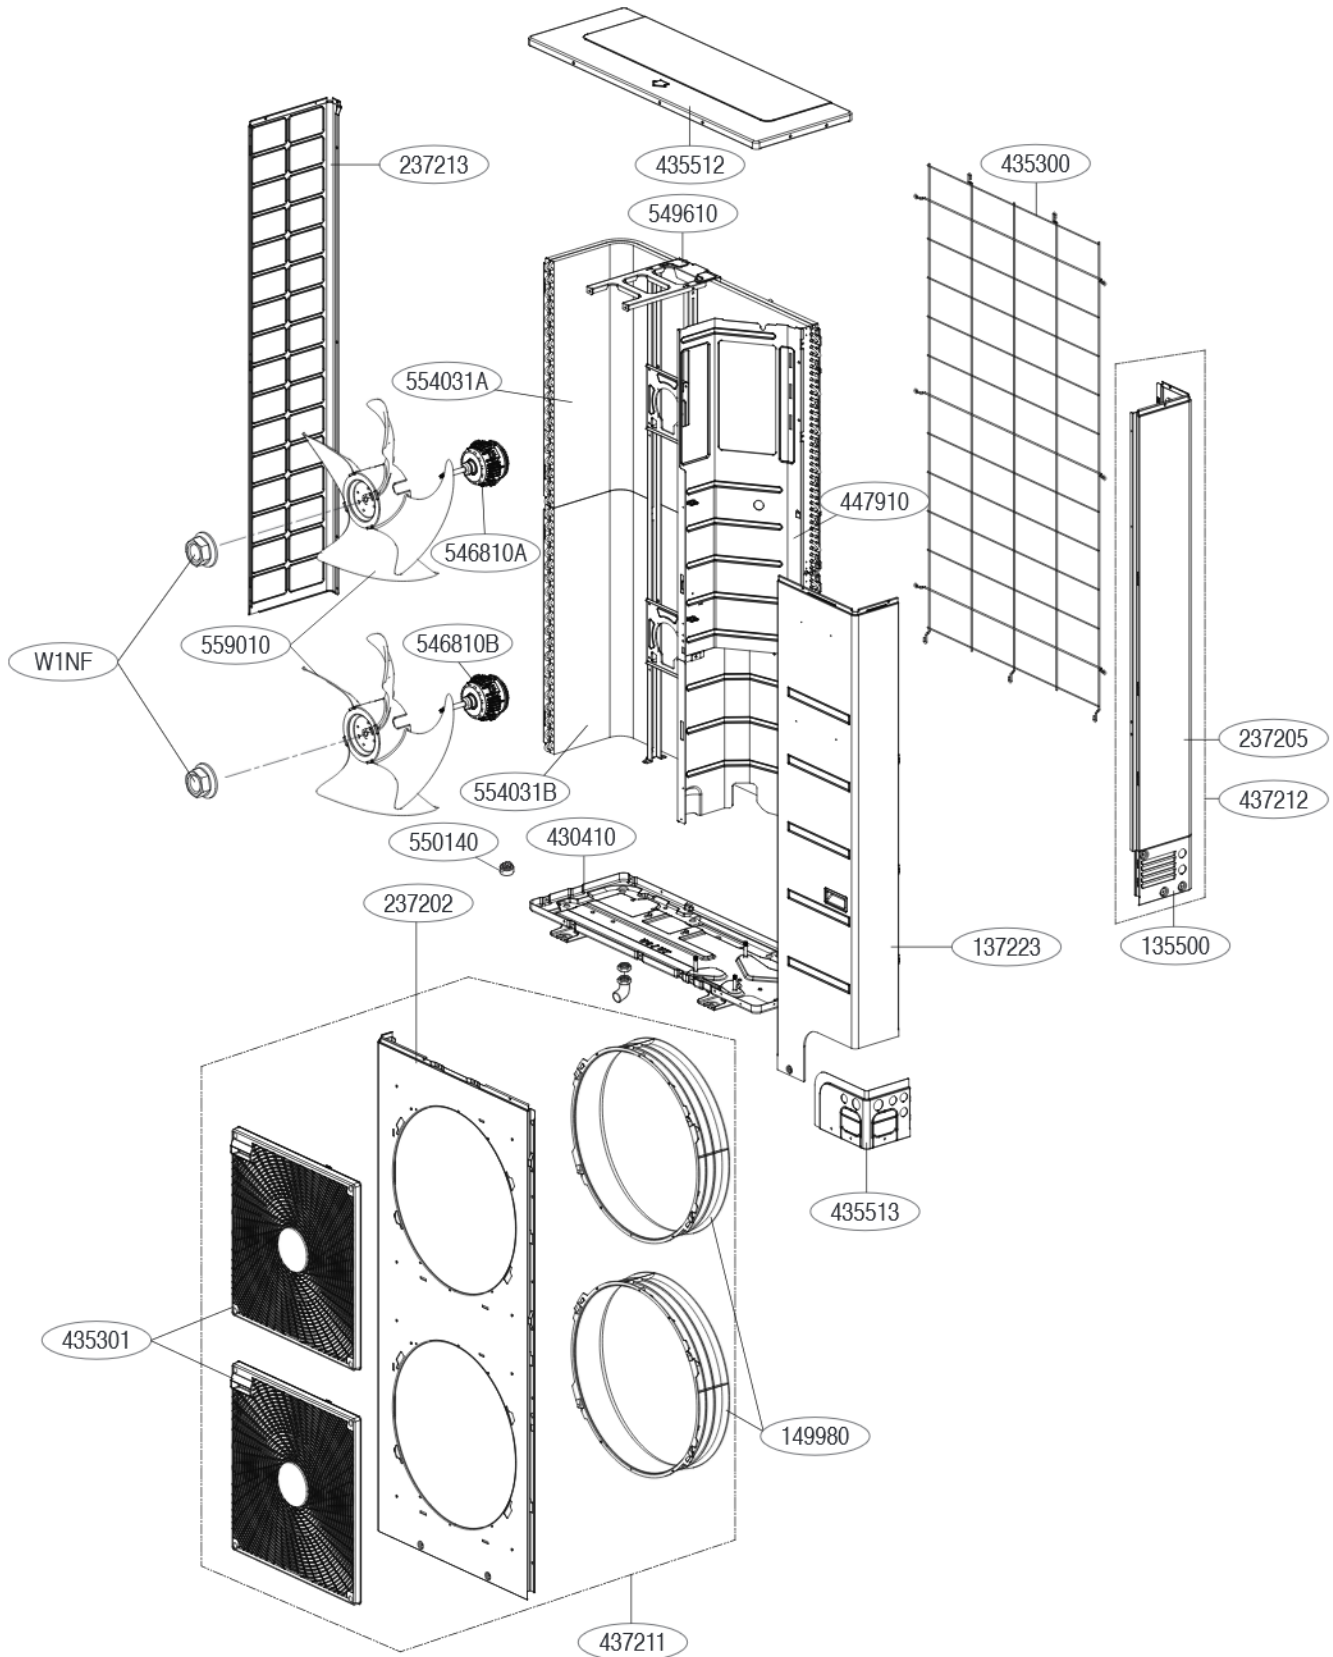

6. Exploded View

Control Box

■ U7 chassis, 12HP, 10HP

SVC Location	Applied	Housing color
263230A	Subcool out pipe + liquid pipe	yellow
263230B	Suction pipe + hex + discharge pipe	purple
263230C	Air temperature sensor	green

Mechanical Parts and Panels

■ U7 chassis, 10HP

Cycle Parts

■ U7 chassis, 12HP, 10HP

Description	Loc.No	Harness Location	Housing Color
Harness. Multi	W6631	Power Cable (Inv. PCB ↔ Comp)	-