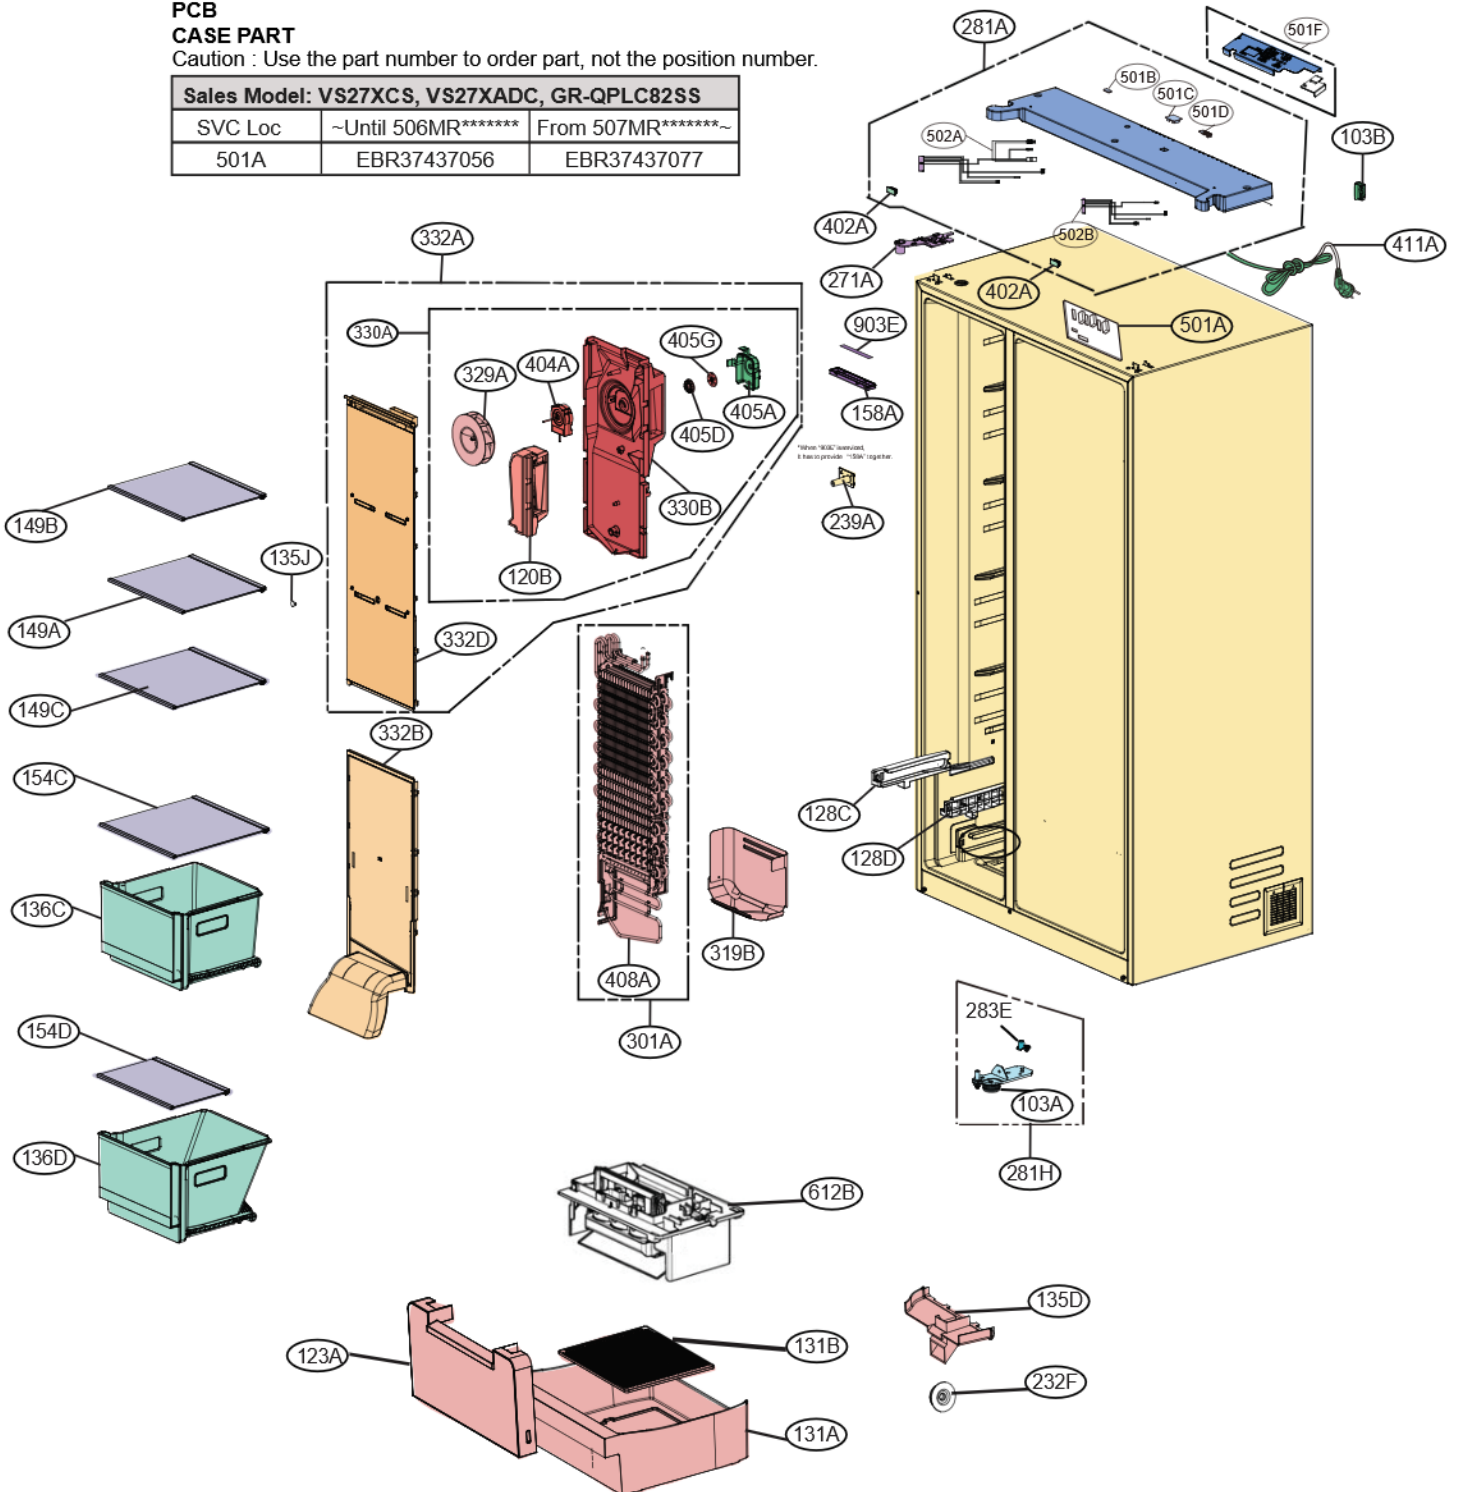

## FREZER COMPARTMENT

Craft Ice Maker

CASE PART

Caution : Use the part number to order part, not the position number.

Sales Model: VS27XCS, VS27XADC, GR-QPLC82SS		
SVC Loc	~Until 506MR*****	From 507MR*****~
612B	AEQ73449910	AEQ73449913
501A	EBR37437056	EBR37437077

PCB

CASE PART

Caution : Use the part number to order part, not the position number.

Sales Model: VS27XCS, VS27XADC, GR-QPLC82SS		
SVC Loc	~Until 506MR*****	From 507MR*****~
501A	EBR37437056	EBR37437077

#EV#