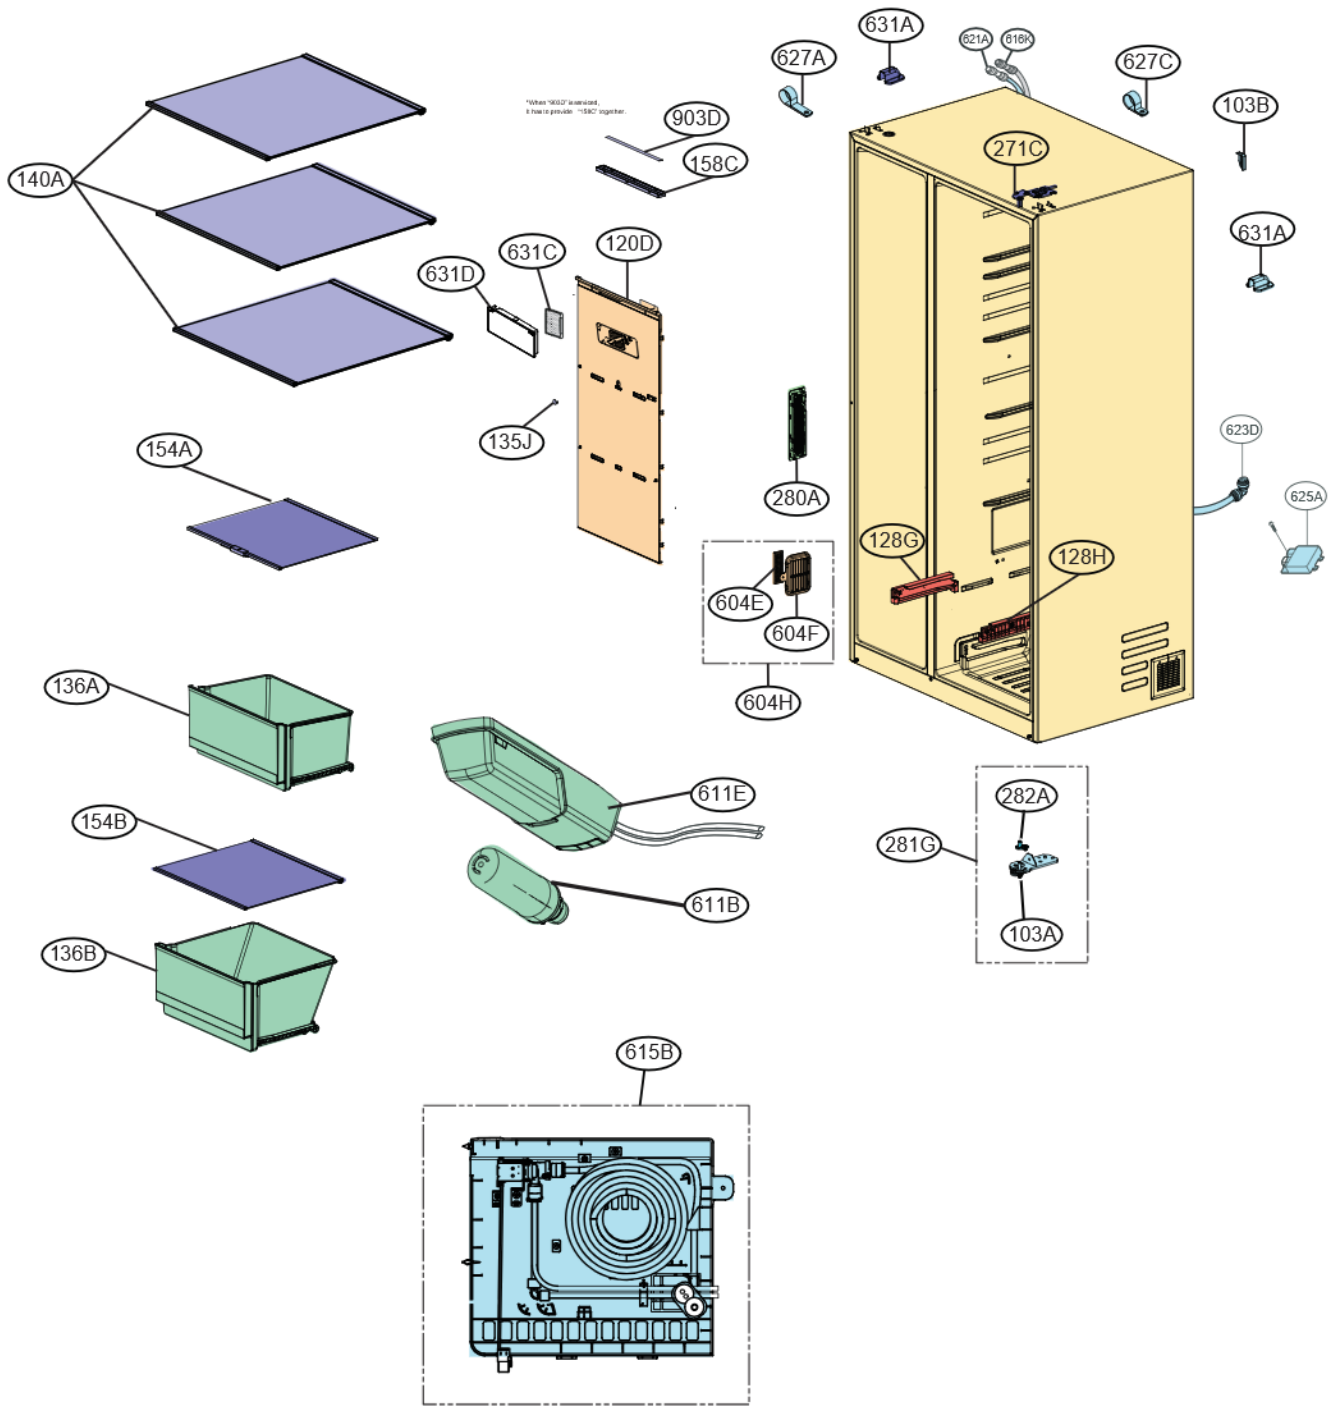

#EV#

EXPLODED VIEW

REFRIGERATOR COMPARTMENT