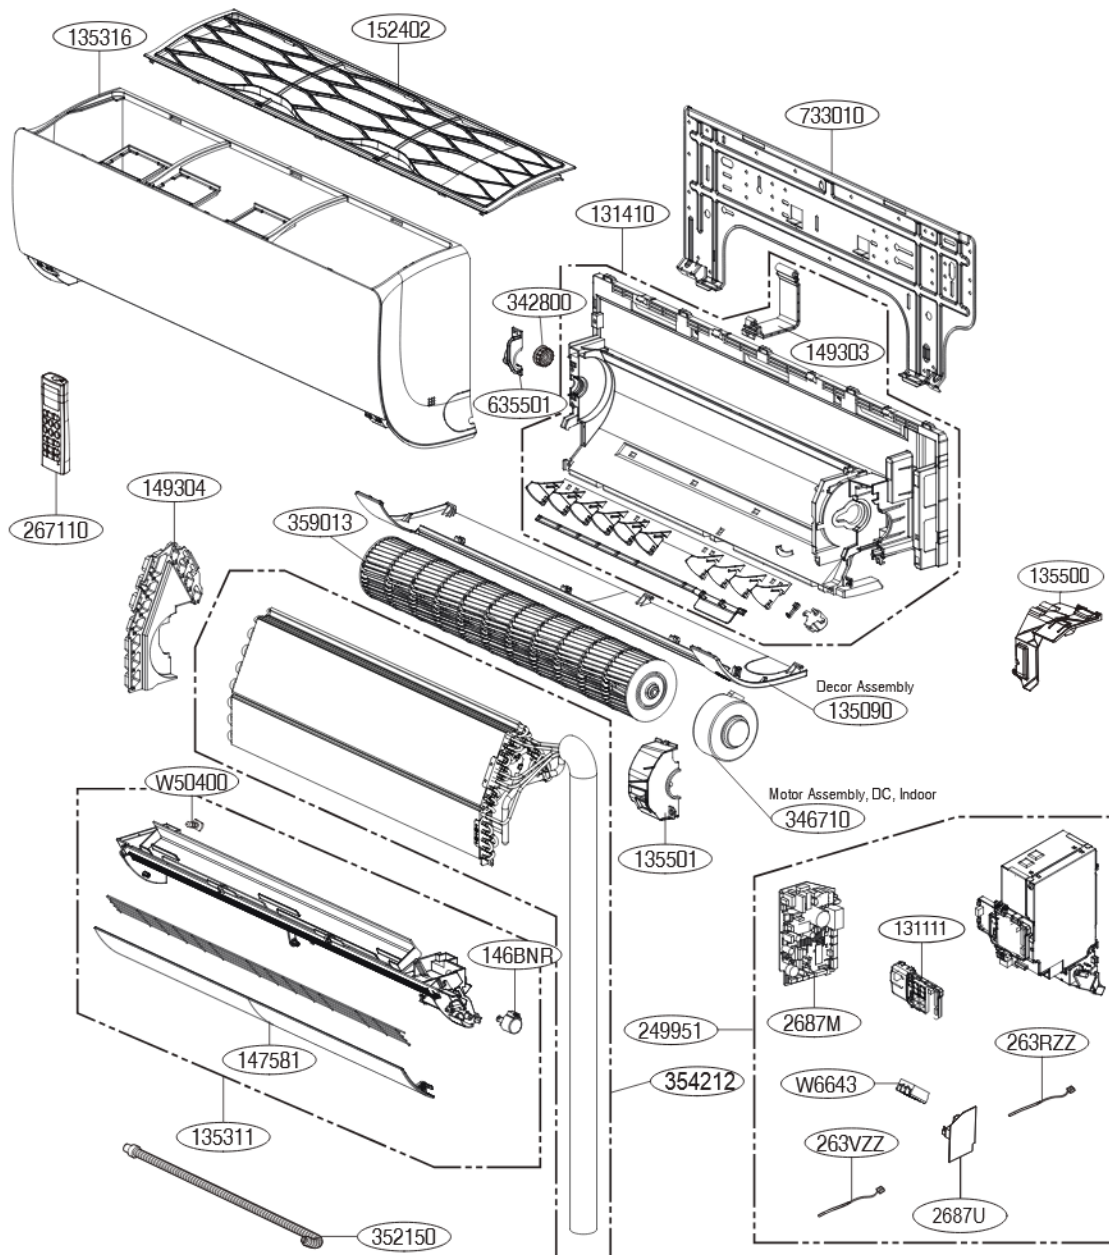

## 5. Exploded View

### Indoor Unit

LOC.	Description	Connector
263RZZ	Thermistor for indoor air temperature	CN-TH1
263VZZ	Thermistor for evaporator middle temperature	CN-TH3

Note) Please ensure GCSC since the replacement parts may be changed depending upon the buyer's request. Please check the correct parts in View RPL(Replacement Part List) on GCSC. (GCSC Website <http://www.lge.com>)