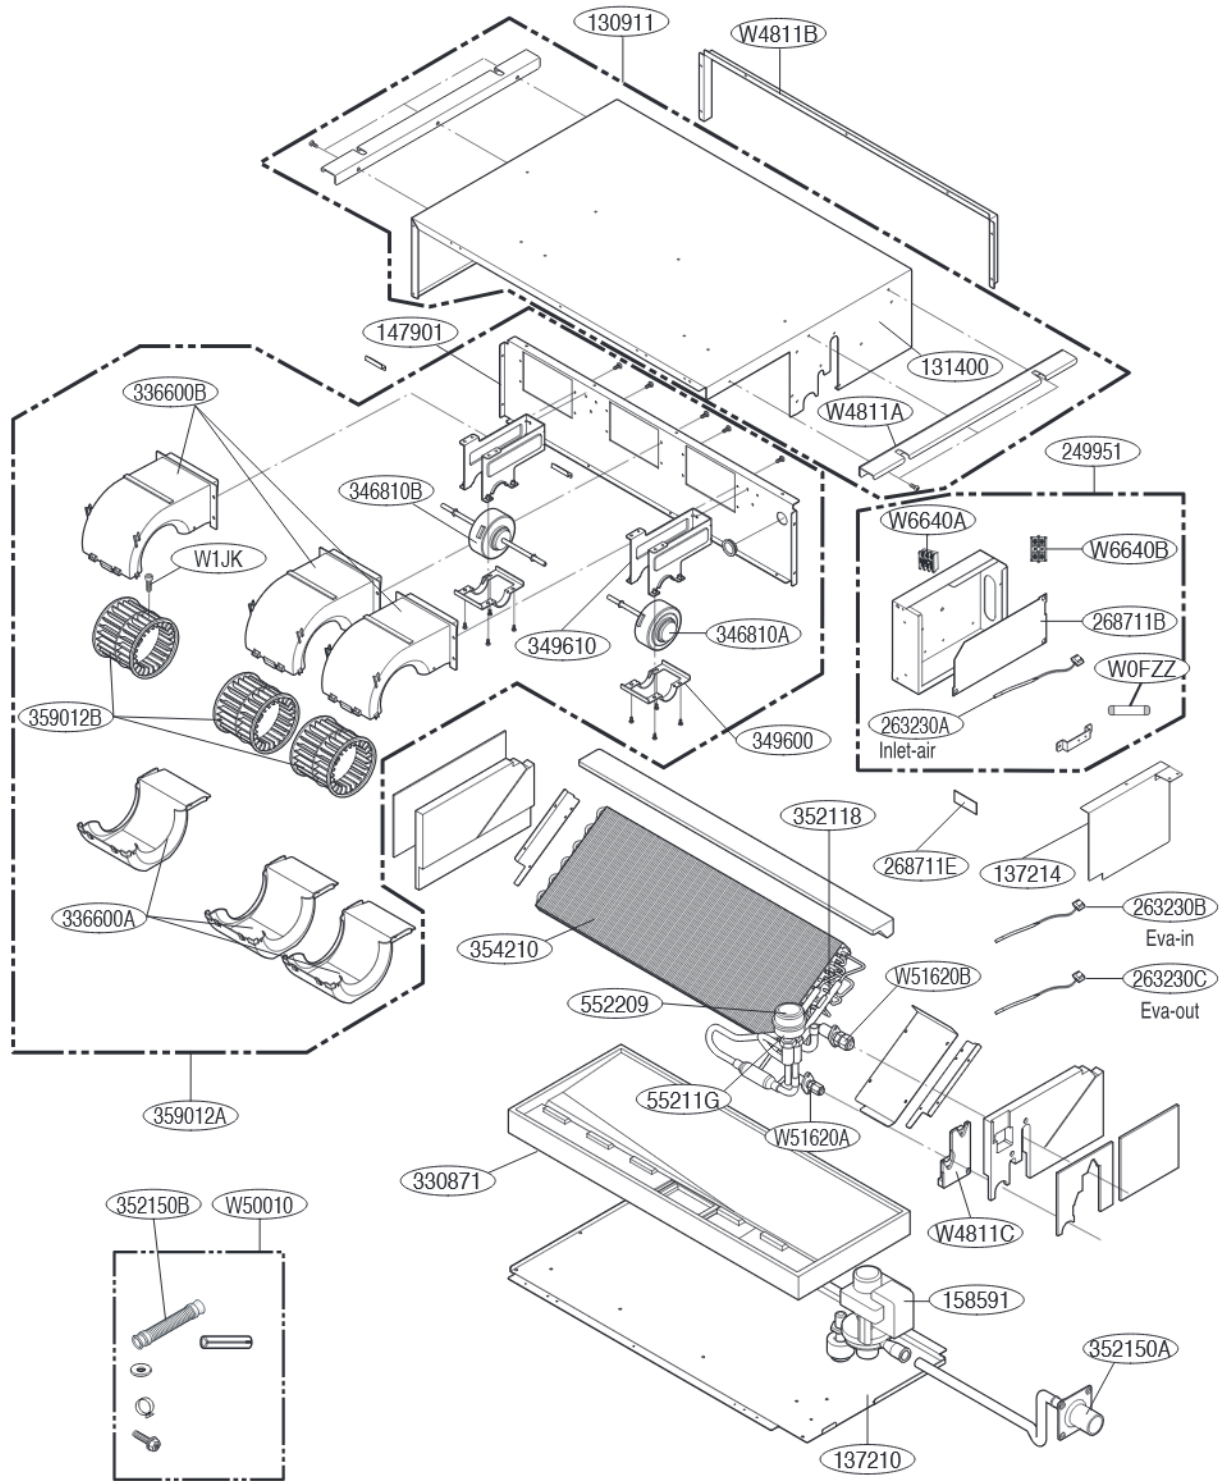

ARNU09GB3G2.ANWALAT ARNU12GB3G2, ARNU15GB3G2 (Suffix : ENWALRU)

| | | | |
|--------------|---------|----------|------------------------|
| Thermistor 1 | 263230A | Air | Housing color : yellow |
| Thermistor 2 | 263230B | Eva. in | Housing color : white |
| Thermistor 3 | 263230C | Eva. out | Housing color : red |

Note) * Please ensure GCSC since the replacement parts may be changed depending upon the buyer's request.
 Please check the correct parts in View RPL(Replacement Part List) on GCGS.
 (GCGS Website <http://biz.Lgservice.com>)