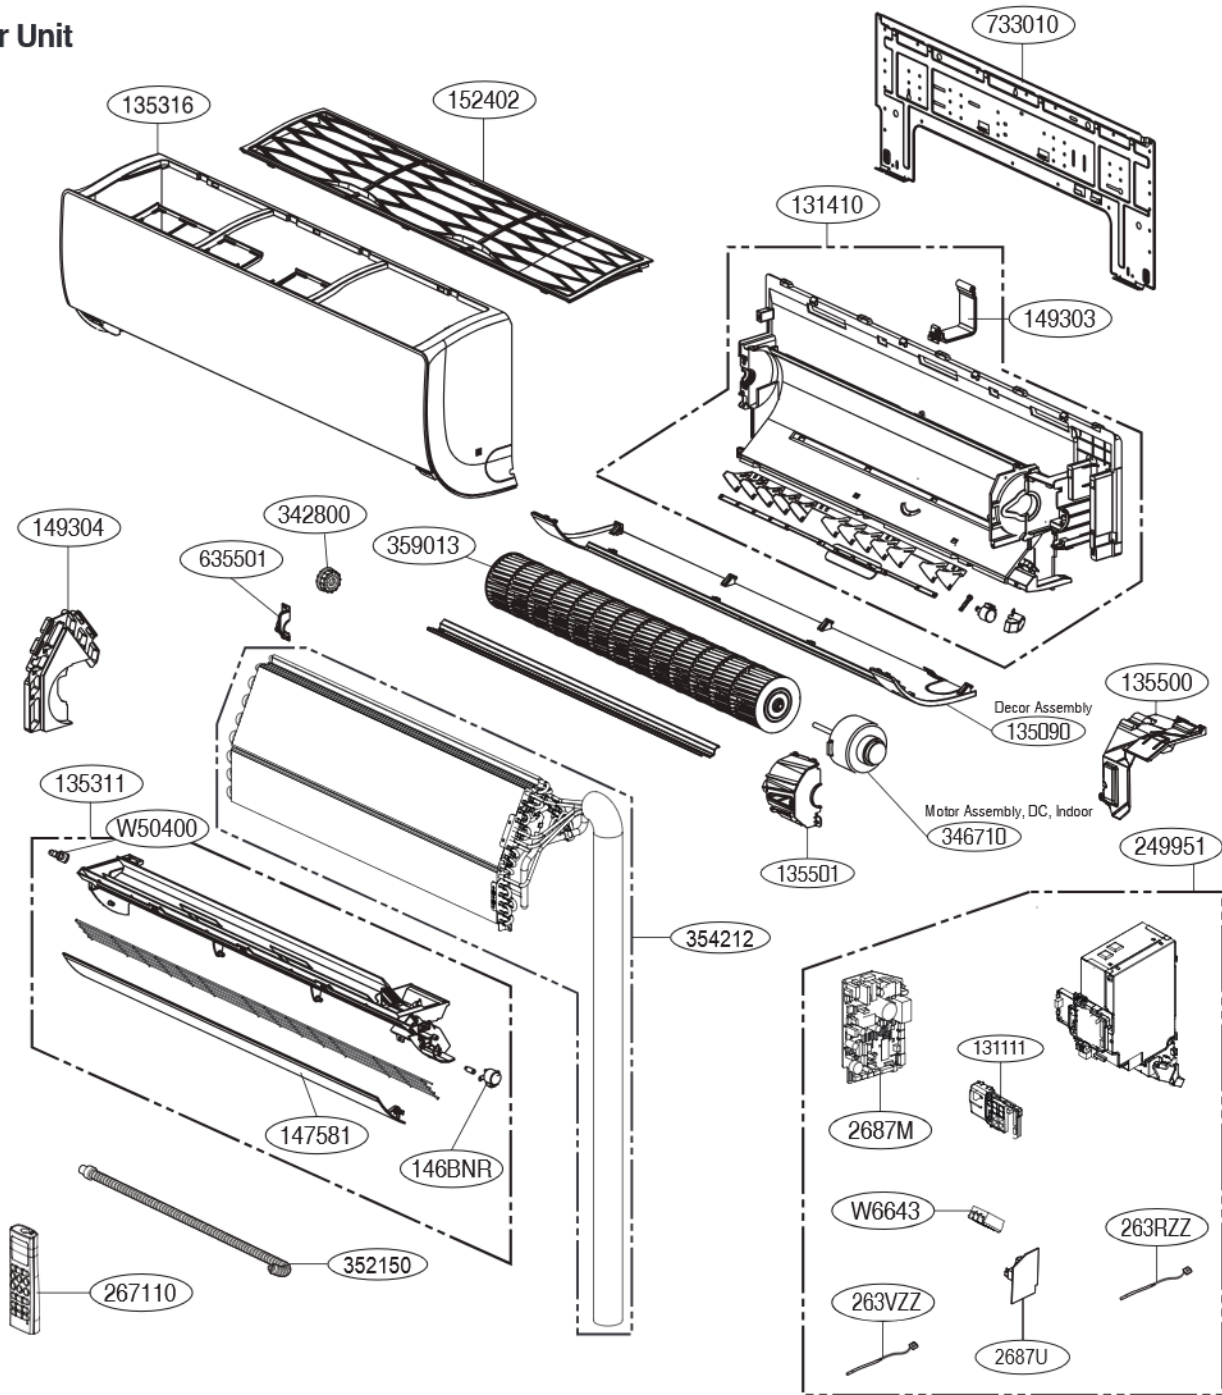

5. Exploded View

Indoor Unit

LOC.	Description	Connector
263RZZ	Thermistor for indoor air temperature	CN-TH1
263VZZ	Thermistor for evaporator middle temperature	CN-TH3

Note) * Please ensure GCSC since the replacement parts may be changed depending upon the buyer's request.
Please check the correct parts in View RPL(Replacement Part List) on GCSC.
(GCSC Website <http://www.lge.com>)