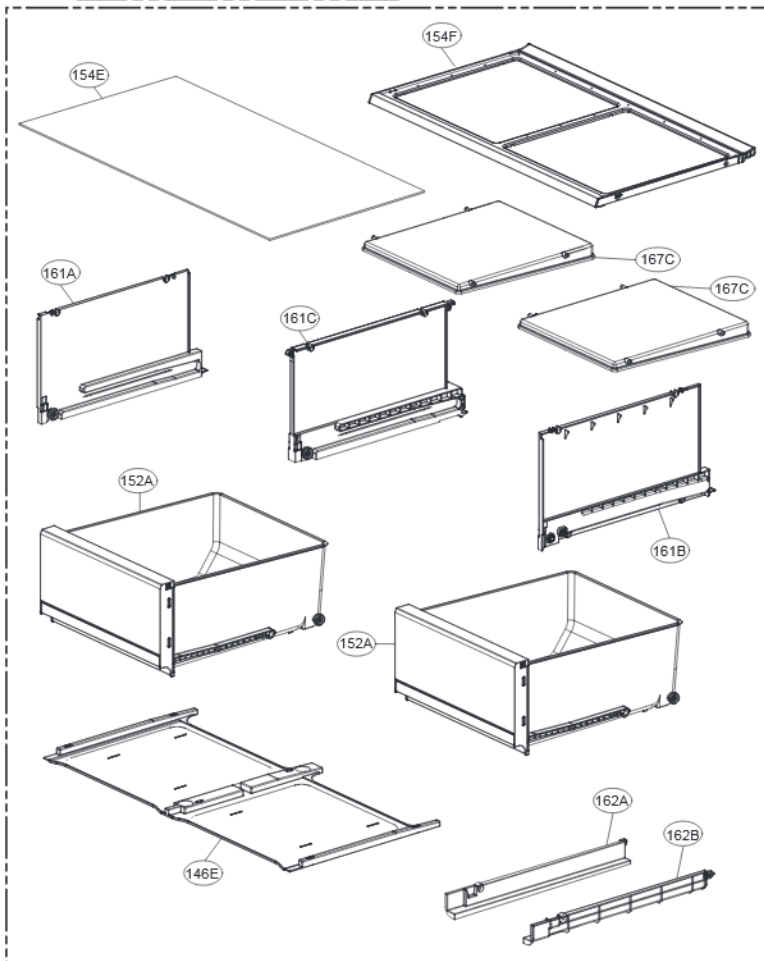

Exploded view and service parts list

Chapter 20 Exploded view and service parts list

1-2. R-Room Door Part

1. Model : GR-J31FW***

Exploded view and service parts list

1-2. R-Room Door Part

1. Model : GR-J31FW***

Exploded view and service parts list

1-3. R-Room Home Bar

1. Model : GR-J31FW***

Exploded view and service parts list

2-1. F-Room Door Part

1. Model : GR-J31FW***

Exploded view and service parts list

4. Drawers and Vegetable Room Part

1. Model : GR-J31FW*** (3Type Silver Decor, Decor Shape SVC Bulletin)

Loc No	Description	Silver Décor	
		Old SVC Parts (-701KR*****)	New SVC Parts (702KR*****)
154F	Cover Assembly,TV	ACQ86036109	ACQ88521302
152A	Tray Assembly,vegetable	AJP73654620	AJP73654634
161A	Guide Assembly,Rail(L)	AEC73657803	AEC73657813
161B	Guide Assembly,Rail(R)	AEC73657804	AEC73657814
161C	Guide Assembly,Rail(C)	AEC73657702	AEC73657706
146E	Supporter,Cover TV	MJH62939701	SVC not needed
154E	Shelf,Glass	MHL42613261	SVC not needed
162A	Guide,Rail	MEA62954201	SVC not needed
162B	Guide,Rail	MEA62954202	SVC not needed
167C	Cover,Magic Room	MCK67570601	SVC not needed