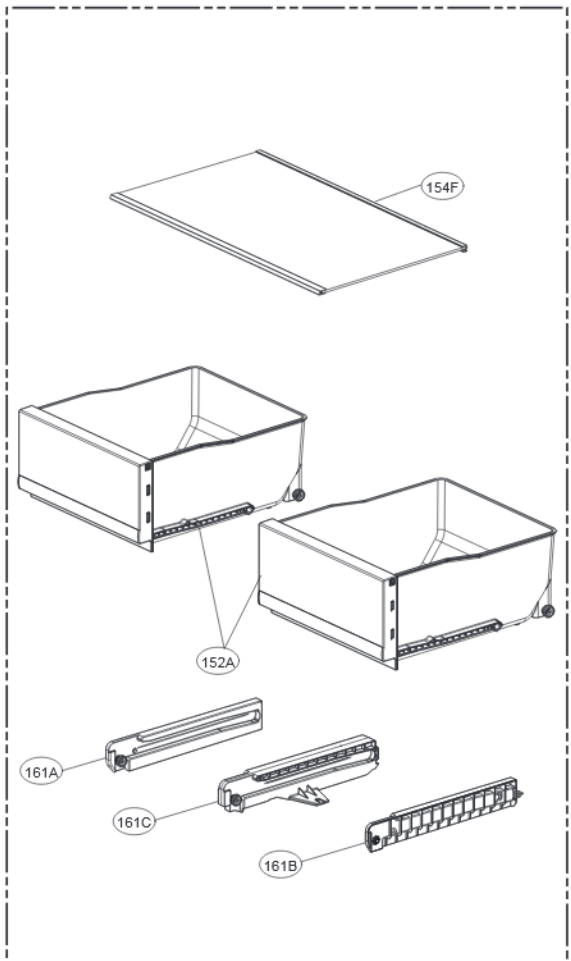

Exploded view and service parts list

Chapter 20 Exploded view and service parts list

1-2. R-Room Door Part

1. Model : GR-J31FW***

Exploded view and service parts list

1-2. R-Room Door Part

1. Model : GR-J31FW***

Exploded view and service parts list

1-3. R-Room Home Bar

1. Model : GR-J31FW***

Exploded view and service parts list

2-1. F-Room Door Part

1. Model : GR-J31FW***

Exploded view and service parts list

4. Drawers and Vegetable Room Part

1. Model : GR-J31FW*** (3Type Silver Decor, Decor Shape SVC Bulletin)

Loc No	Description	Silver Décor	
		Old SVC Parts (-701KR*****)	New SVC Parts (702KR*****)
154F	Cover Assembly,TV	ACQ86036109	ACQ88521302
152A	Tray Assembly,vegetable	AJP73654620	AJP73654634
161A	Guide Assembly,Rail(L)	AEC73657803	AEC73657813
161B	Guide Assembly,Rail(R)	AEC73657804	AEC73657814
161C	Guide Assembly,Rail(C)	AEC73657702	AEC73657706
146E	Supporter,Cover TV	MJH62939701	SVC not needed
154E	Shelf,Glass	MHL42613261	SVC not needed
162A	Guide,Rail	MEA62954201	SVC not needed
162B	Guide,Rail	MEA62954202	SVC not needed
167C	Cover,Magic Room	MCK67570601	SVC not needed

6. Ice maker part

1. Model : GR-J31FW*** (Detailed View)

Exploded view and service parts list

7. Valve & water tube parts

1. Model : GR-J31FW***