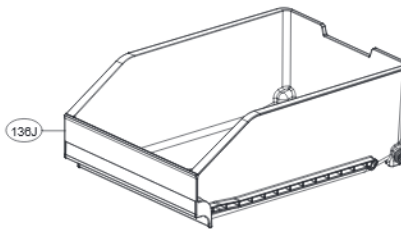

Exploded view and service parts list

5. F-Room Drawer Part

1. Model : GR-J31FW***