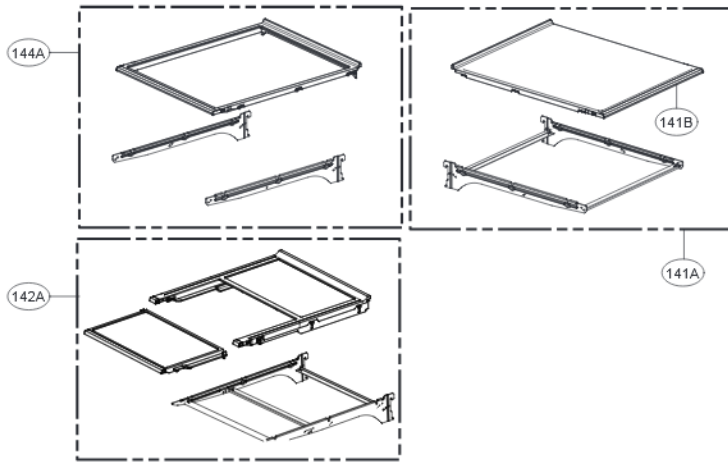

Exploded view and service parts list

Chapter 20 Exploded view and service parts list

1-2. R-Room Door Part

1. Model : GR-J31FW***

Exploded view and service parts list

1-2. R-Room Door Part

1. Model : GR-J31FW***

Exploded view and service parts list

1-3. R-Room Home Bar

1. Model : GR-J31FW***

Exploded view and service parts list

2-1. F-Room Door Part

1. Model : GR-J31FW***

Exploded view and service parts list

4. Drawers and Vegetable Room Part

1. Model : GR-J31FW*** (3Type Silver Decor, Decor Shape SVC Bulletin)

Loc No	Description	Silver Décor	
		Old SVC Parts (-701KR*****)	New SVC Parts (702KR*****)
154F	Cover Assembly,TV	ACQ86036109	ACQ88521302
152A	Tray Assembly,vegetable	AJP73654620	AJP73654634
161A	Guide Assembly,Rail(L)	AEC73657803	AEC73657813
161B	Guide Assembly,Rail(R)	AEC73657804	AEC73657814
161C	Guide Assembly,Rail(C)	AEC73657702	AEC73657706
146E	Supporter,Cover TV	MJH62939701	SVC not needed
154E	Shelf,Glass	MHL42613261	SVC not needed
162A	Guide,Rail	MEA62954201	SVC not needed
162B	Guide,Rail	MEA62954202	SVC not needed
167C	Cover,Magic Room	MCK67570601	SVC not needed