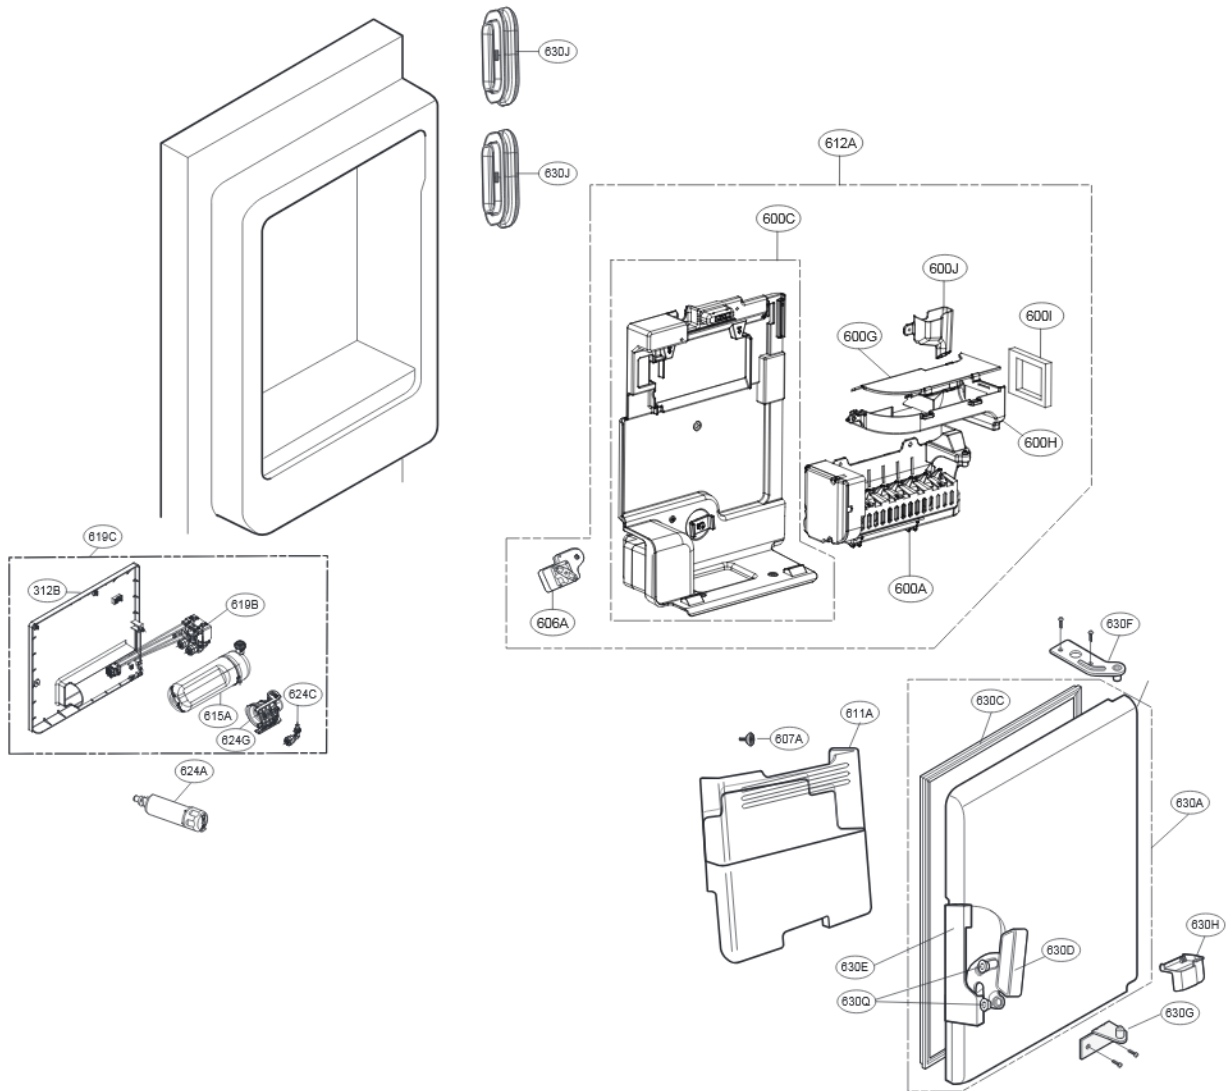

Exploded view and service parts list

1-3. R-Room Home Bar

1. Model : GR-J31FW***

Exploded view and service parts list

2-1. F-Room Door Part

1. Model : GR-J31FW***

Exploded view and service parts list

4. Drawers and Vegetable Room Part

1. Model : GR-J31FW*** (3Type Silver Decor, Decor Shape SVC Bulletin)

Loc No	Description	Silver Décor	
		Old SVC Parts (-701KR*****)	New SVC Parts (702KR*****)
154F	Cover Assembly,TV	ACQ86036109	ACQ88521302
152A	Tray Assembly,vegetable	AJP73654620	AJP73654634
161A	Guide Assembly,Rail(L)	AEC73657803	AEC73657813
161B	Guide Assembly,Rail(R)	AEC73657804	AEC73657814
161C	Guide Assembly,Rail(C)	AEC73657702	AEC73657706
146E	Supporter,Cover TV	MJH62939701	SVC not needed
154E	Shelf,Glass	MHL42613261	SVC not needed
162A	Guide,Rail	MEA62954201	SVC not needed
162B	Guide,Rail	MEA62954202	SVC not needed
167C	Cover,Magic Room	MCK67570601	SVC not needed

※ Old Parts for
Models ONLY with S/No. -701KR*****

※ New Parts for
Models ONLY with S/No. 702KR*****-

Exploded view and service parts list

5. F-Room Drawer Part

1. Model : GR-J31FW***

Exploded view and service parts list

6. Ice maker part

1. Model : GR-J31FW*** (Detailed View)

Exploded view and service parts list

7. Valve & water tube parts

1. Model : GR-J31FW***