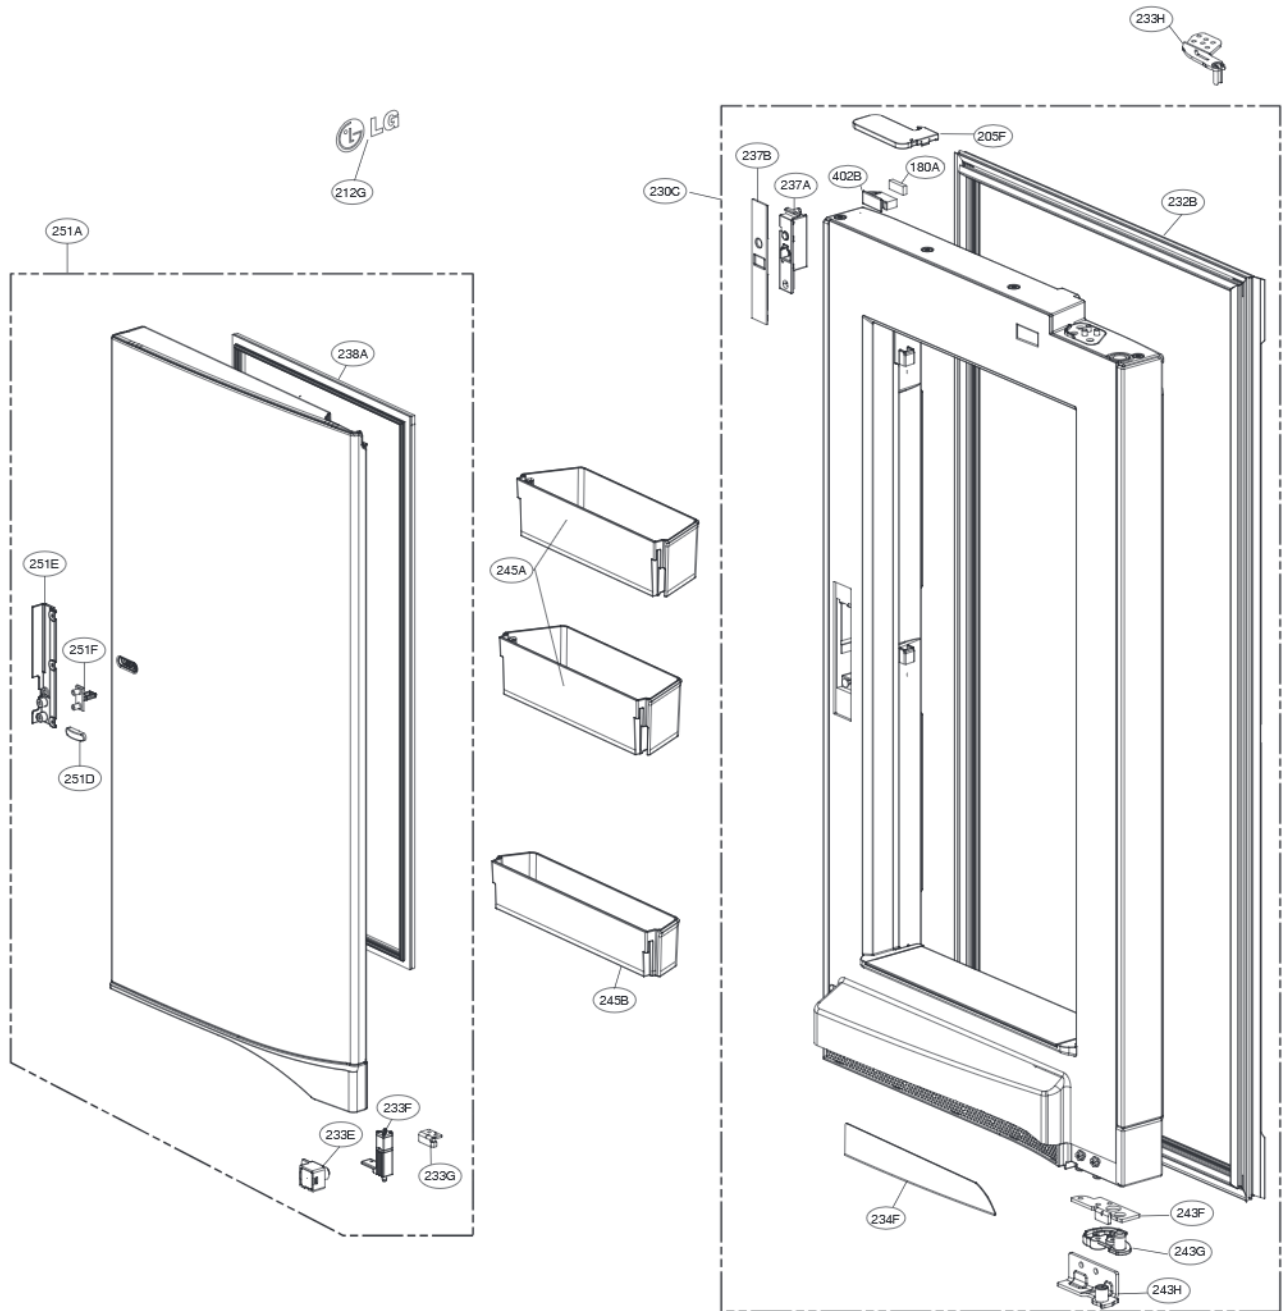

Exploded view and service parts list

Chapter 20 Exploded view and service parts list

1-2. R-Room Door Part

1. Model : GR-J31FW***

Exploded view and service parts list

1-2. R-Room Door Part

1. Model : GR-J31FW***

Exploded view and service parts list

1-3. R-Room Home Bar

1. Model : GR-J31FW***

Exploded view and service parts list

2-1. F-Room Door Part

1. Model : GR-J31FW***

Exploded view and service parts list

4. Drawers and Vegetable Room Part

1. Model : GR-J31FW*** (3Type Silver Decor, Decor Shape SVC Bulletin)

Loc No	Description	Silver Décor	
		Old SVC Parts (-701KR*****)	New SVC Parts (702KR*****)
154F	Cover Assembly,TV	ACQ86036109	ACQ88521302
152A	Tray Assembly,vegetable	AJP73654620	AJP73654634
161A	Guide Assembly,Rail(L)	AEC73657803	AEC73657813
161B	Guide Assembly,Rail(R)	AEC73657804	AEC73657814
161C	Guide Assembly,Rail(C)	AEC73657702	AEC73657706
146E	Supporter,Cover TV	MJH62939701	SVC not needed
154E	Shelf,Glass	MHL42613261	SVC not needed
162A	Guide,Rail	MEA62954201	SVC not needed
162B	Guide,Rail	MEA62954202	SVC not needed
167C	Cover,Magic Room	MCK67570601	SVC not needed