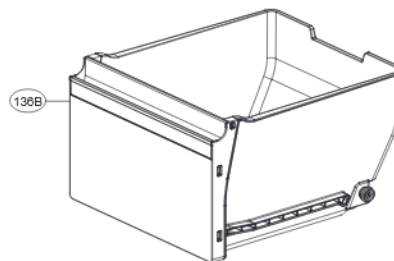

Exploded view and service parts list

5. F-Room Drawer Part

1. Model : GR-J31FW***