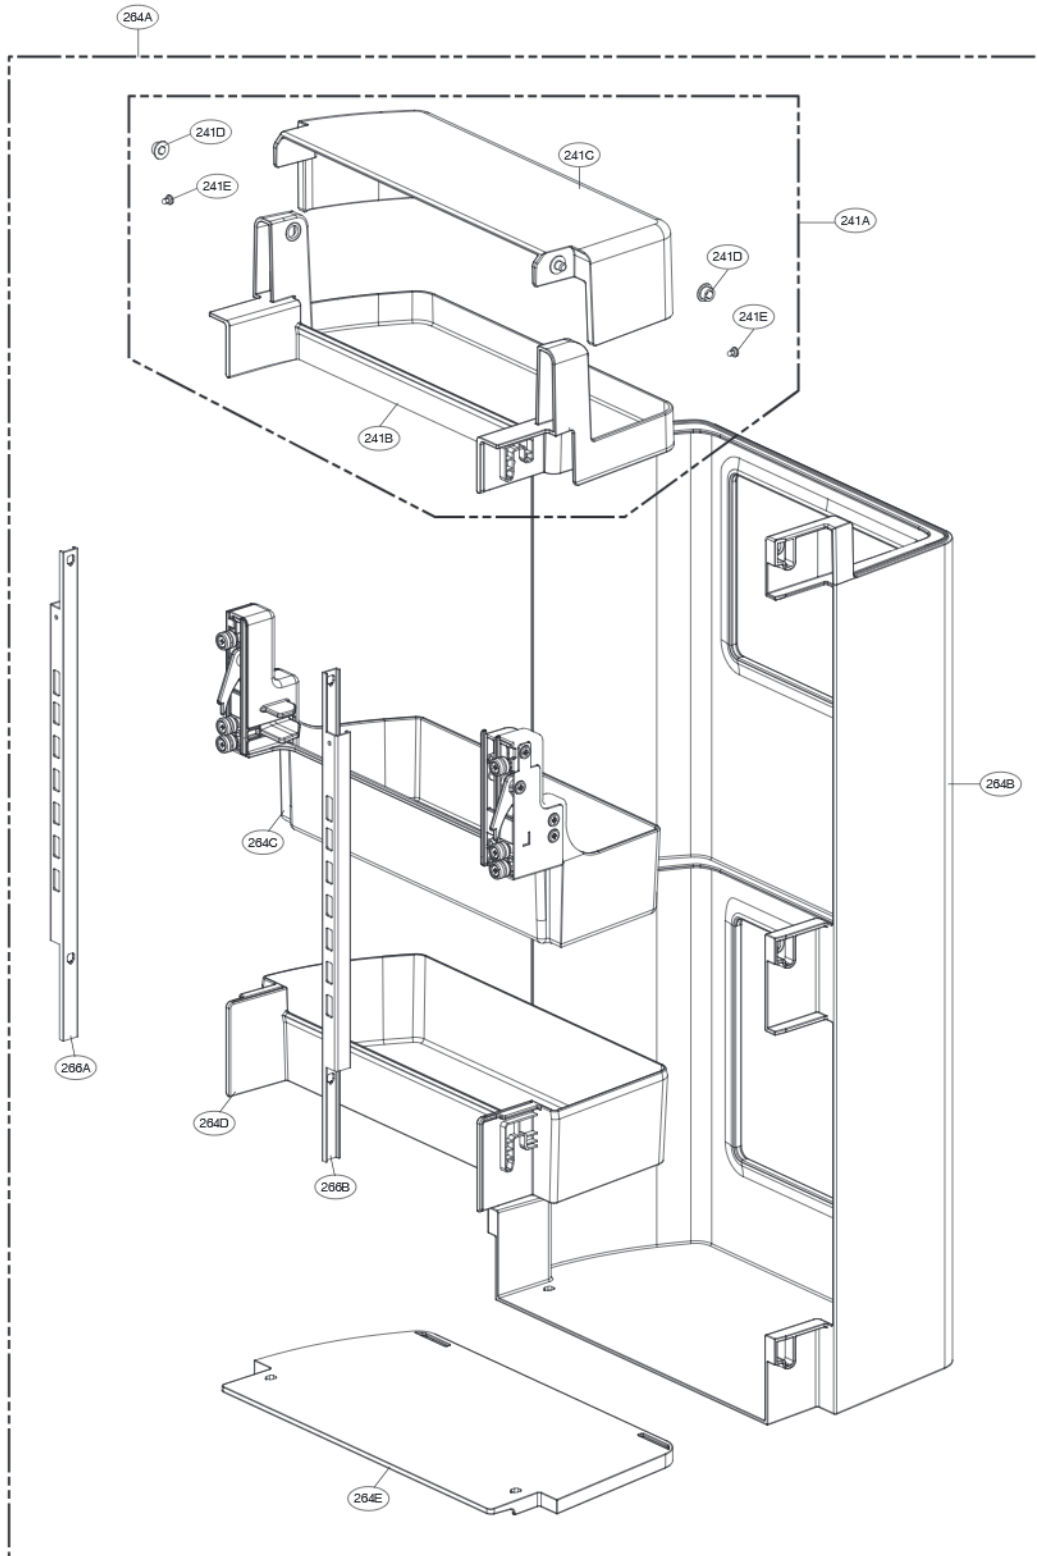

Exploded view and service parts list

Chapter 20 Exploded view and service parts list

1-2. R-Room Door Part

1. Model : GR-J31FW***

Exploded view and service parts list

1-2. R-Room Door Part

1. Model : GR-J31FW***

Exploded view and service parts list

1-3. R-Room Home Bar

1. Model : GR-J31FW***

Exploded view and service parts list

2-1. F-Room Door Part

1. Model : GR-J31FW***

Exploded view and service parts list

4. Drawers and Vegetable Room Part

1. Model : GR-J31FW*** (3Type Silver Decor, Decor Shape SVC Bulletin)

Loc No	Description	Silver Décor	
		Old SVC Parts (-701KR*****)	New SVC Parts (702KR*****)
154F	Cover Assembly,TV	ACQ86036109	ACQ88521302
152A	Tray Assembly,vegetable	AJP73654620	AJP73654634
161A	Guide Assembly,Rail(L)	AEC73657803	AEC73657813
161B	Guide Assembly,Rail(R)	AEC73657804	AEC73657814
161C	Guide Assembly,Rail(C)	AEC73657702	AEC73657706
146E	Supporter,Cover TV	MJH62939701	SVC not needed
154E	Shelf,Glass	MHL42613261	SVC not needed
162A	Guide,Rail	MEA62954201	SVC not needed
162B	Guide,Rail	MEA62954202	SVC not needed
167C	Cover,Magic Room	MCK67570601	SVC not needed

6. Ice maker part

1. Model : GR-J31FW*** (Detailed View)

Exploded view and service parts list

7. Valve & water tube parts

1. Model : GR-J31FW***