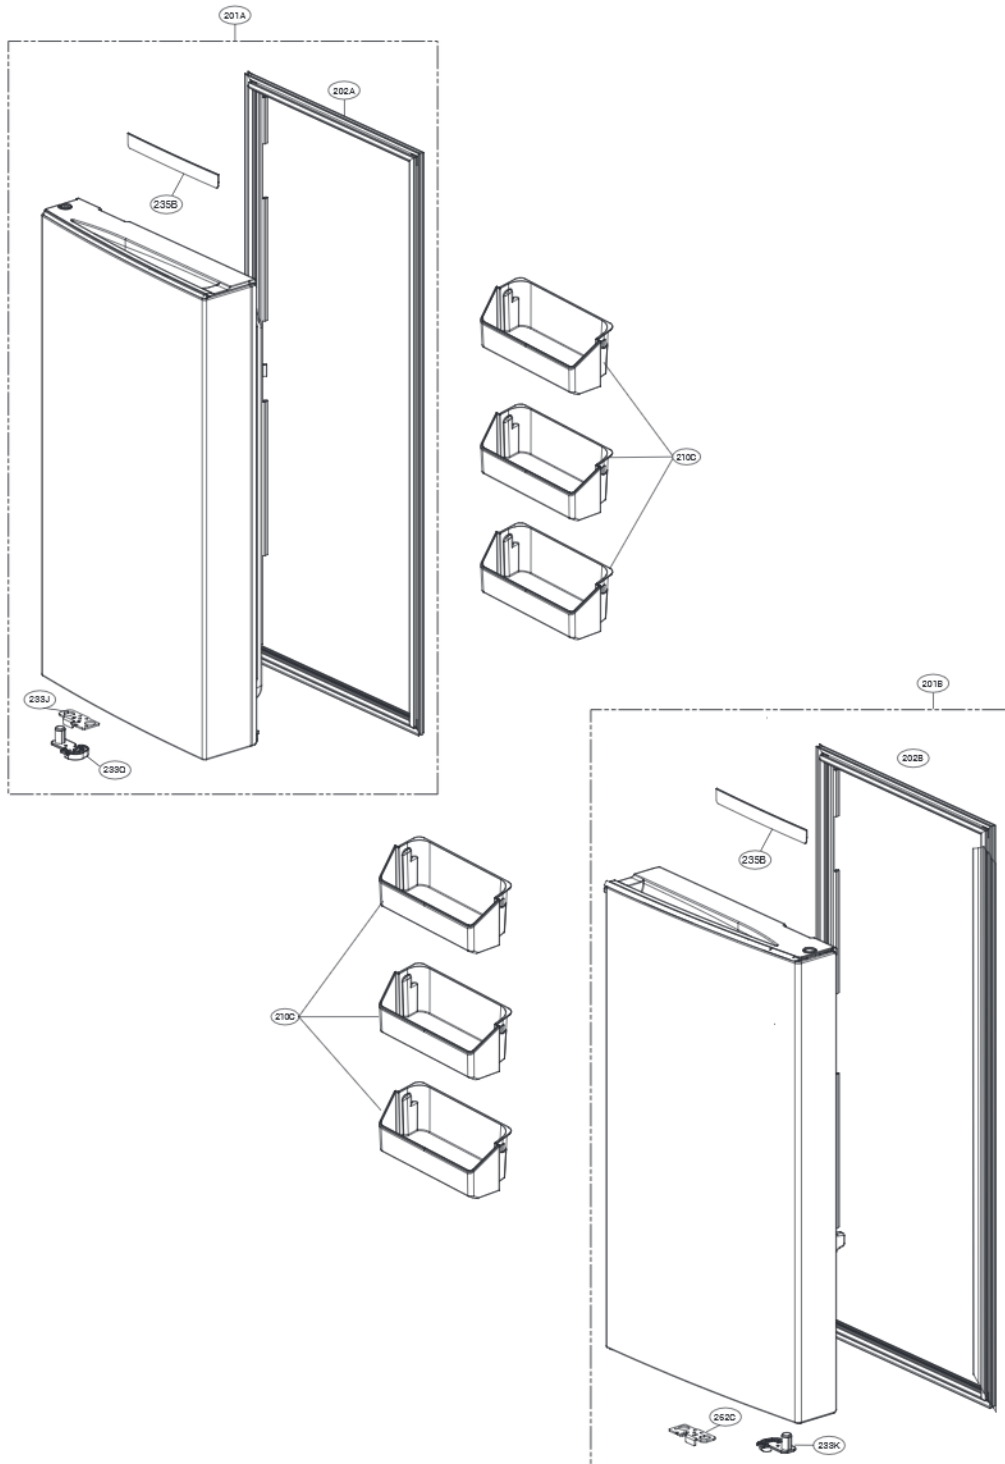

Exploded view and service parts list

Chapter 20 Exploded view and service parts list

1-2. R-Room Door Part

1. Model : GR-J31FW***

Exploded view and service parts list

1-2. R-Room Door Part

1. Model : GR-J31FW***

Exploded view and service parts list

1-3. R-Room Home Bar

1. Model : GR-J31FW***

Exploded view and service parts list

2-1. F-Room Door Part

1. Model : GR-J31FW***

Exploded view and service parts list

4. Drawers and Vegetable Room Part

1. Model : GR-J31FW*** (3Type Silver Decor, Decor Shape SVC Bulletin)

Loc No	Description	Silver Décor	
		Old SVC Parts (-701KR*****)	New SVC Parts (702KR*****)
154F	Cover Assembly,TV	ACQ86036109	ACQ88521302
152A	Tray Assembly,vegetable	AJP73654620	AJP73654634
161A	Guide Assembly,Rail(L)	AEC73657803	AEC73657813
161B	Guide Assembly,Rail(R)	AEC73657804	AEC73657814
161C	Guide Assembly,Rail(C)	AEC73657702	AEC73657706
146E	Supporter,Cover TV	MJH62939701	SVC not needed
154E	Shelf,Glass	MHL42613261	SVC not needed
162A	Guide,Rail	MEA62954201	SVC not needed
162B	Guide,Rail	MEA62954202	SVC not needed
167C	Cover,Magic Room	MCK67570601	SVC not needed