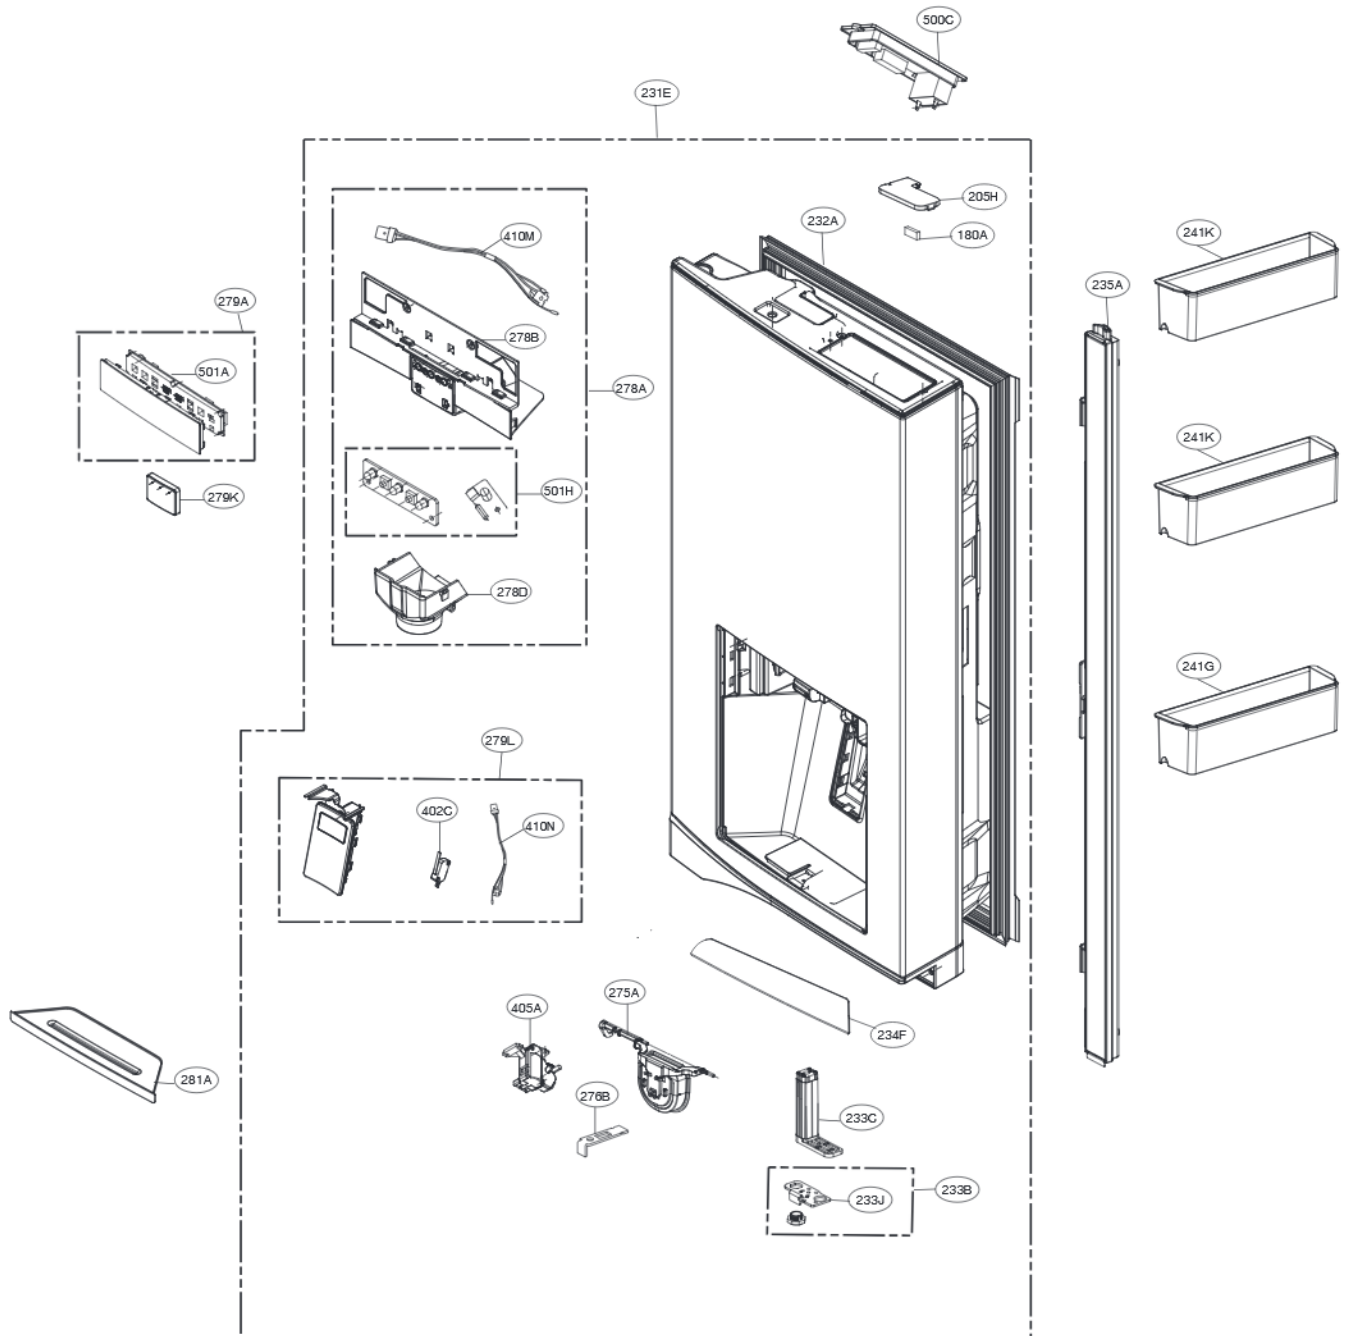

Exploded view and service parts list

Chapter 20 Exploded view and service parts list

1-2. R-Room Door Part

1. Model : GR-J31FW***

Exploded view and service parts list

1-2. R-Room Door Part

1. Model : GR-J31FW***

Exploded view and service parts list

1-3. R-Room Home Bar

1. Model : GR-J31FW***

Exploded view and service parts list

2-1. F-Room Door Part

1. Model : GR-J31FW***

Exploded view and service parts list

4. Drawers and Vegetable Room Part

1. Model : GR-J31FW*** (3Type Silver Decor, Decor Shape SVC Bulletin)

Loc No	Description	Silver Décor	
		Old SVC Parts (-701KR*****)	New SVC Parts (702KR*****)
154F	Cover Assembly,TV	ACQ86036109	ACQ88521302
152A	Tray Assembly,vegetable	AJP73654620	AJP73654634
161A	Guide Assembly,Rail(L)	AEC73657803	AEC73657813
161B	Guide Assembly,Rail(R)	AEC73657804	AEC73657814
161C	Guide Assembly,Rail(C)	AEC73657702	AEC73657706
146E	Supporter,Cover TV	MJH62939701	SVC not needed
154E	Shelf,Glass	MHL42613261	SVC not needed
162A	Guide,Rail	MEA62954201	SVC not needed
162B	Guide,Rail	MEA62954202	SVC not needed
167C	Cover,Magic Room	MCK67570601	SVC not needed