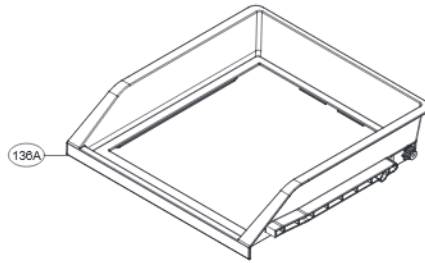

Exploded view and service parts list

5. F-Room Drawer Part

1. Model : GR-J31FW***