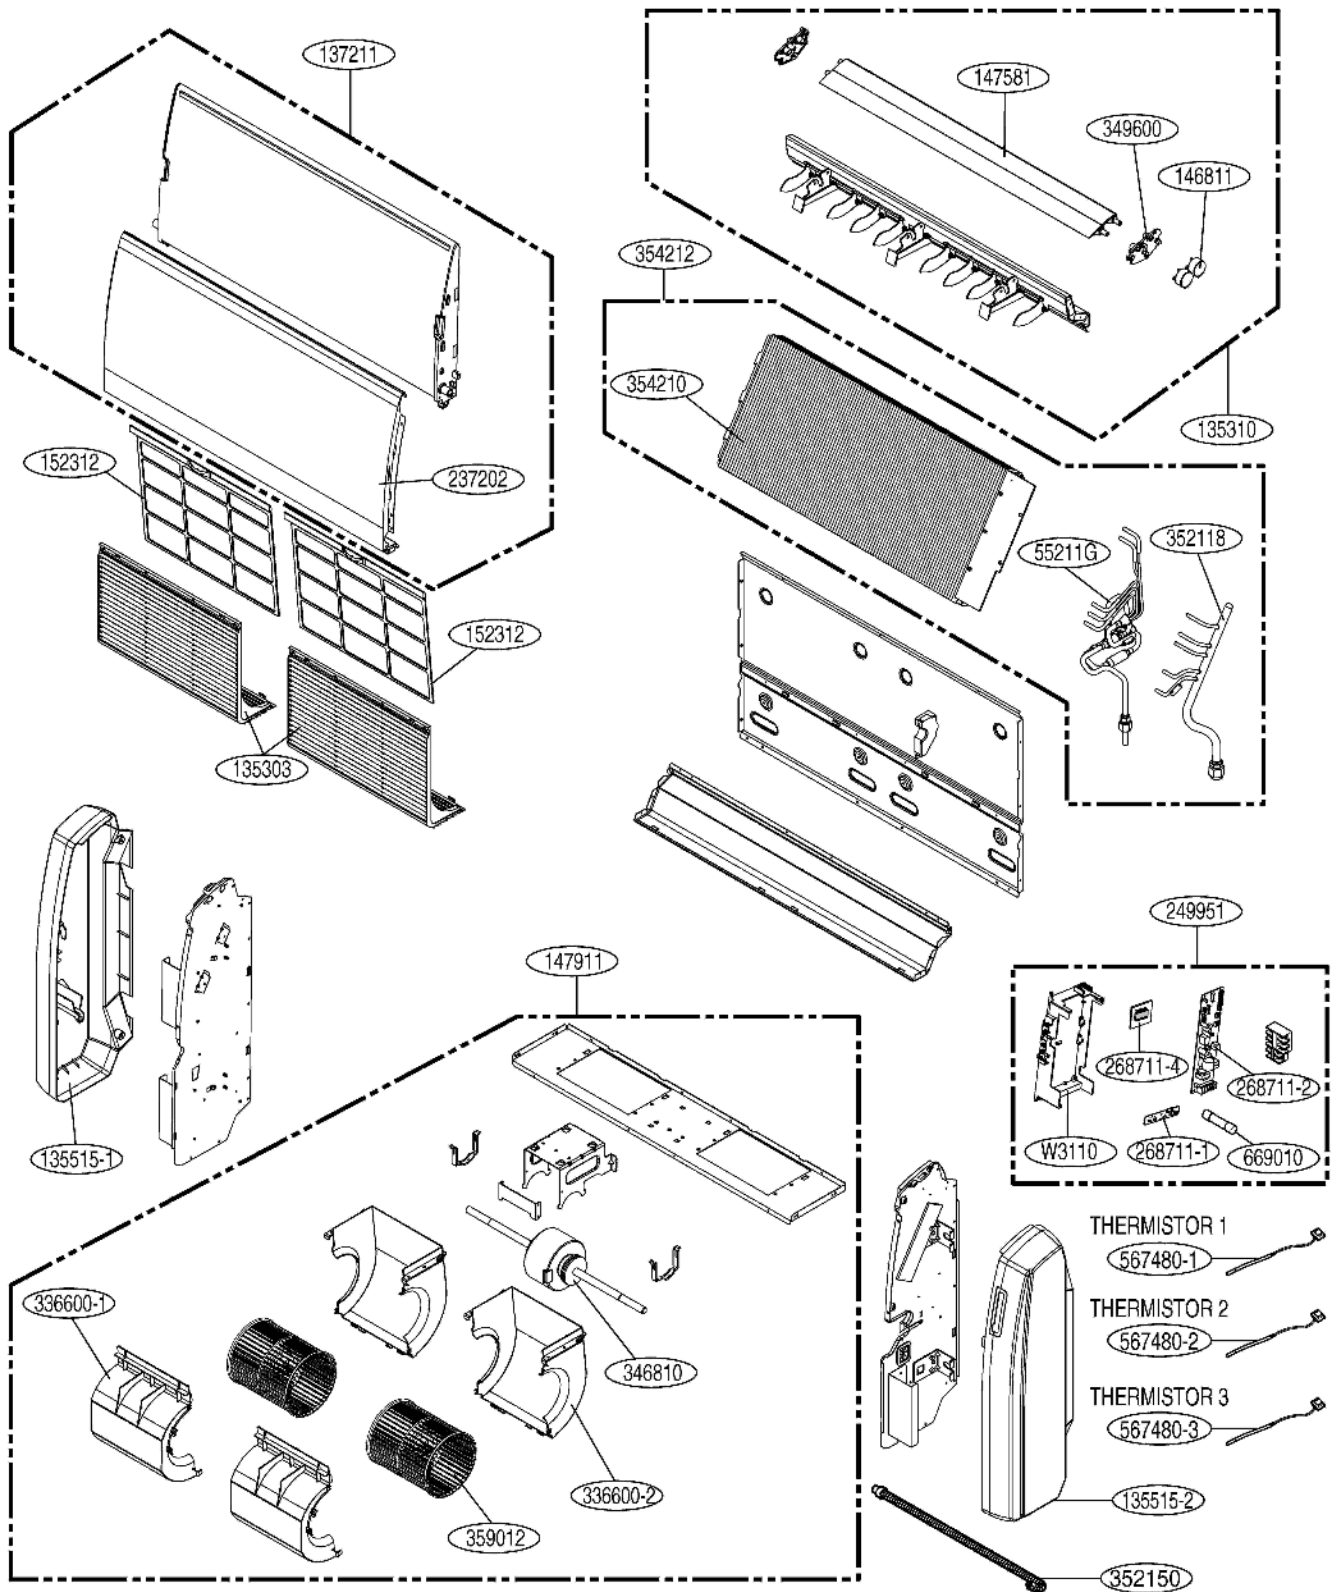

VJ (Convertible type)

THERMISTOR 1	567480-1	Air	Housing color : yellow
THERMISTOR 2	567480-2	Eva. IN	Housing color : white
THERMISTOR 3	567480-3	Eva. OUT	Housing color : red