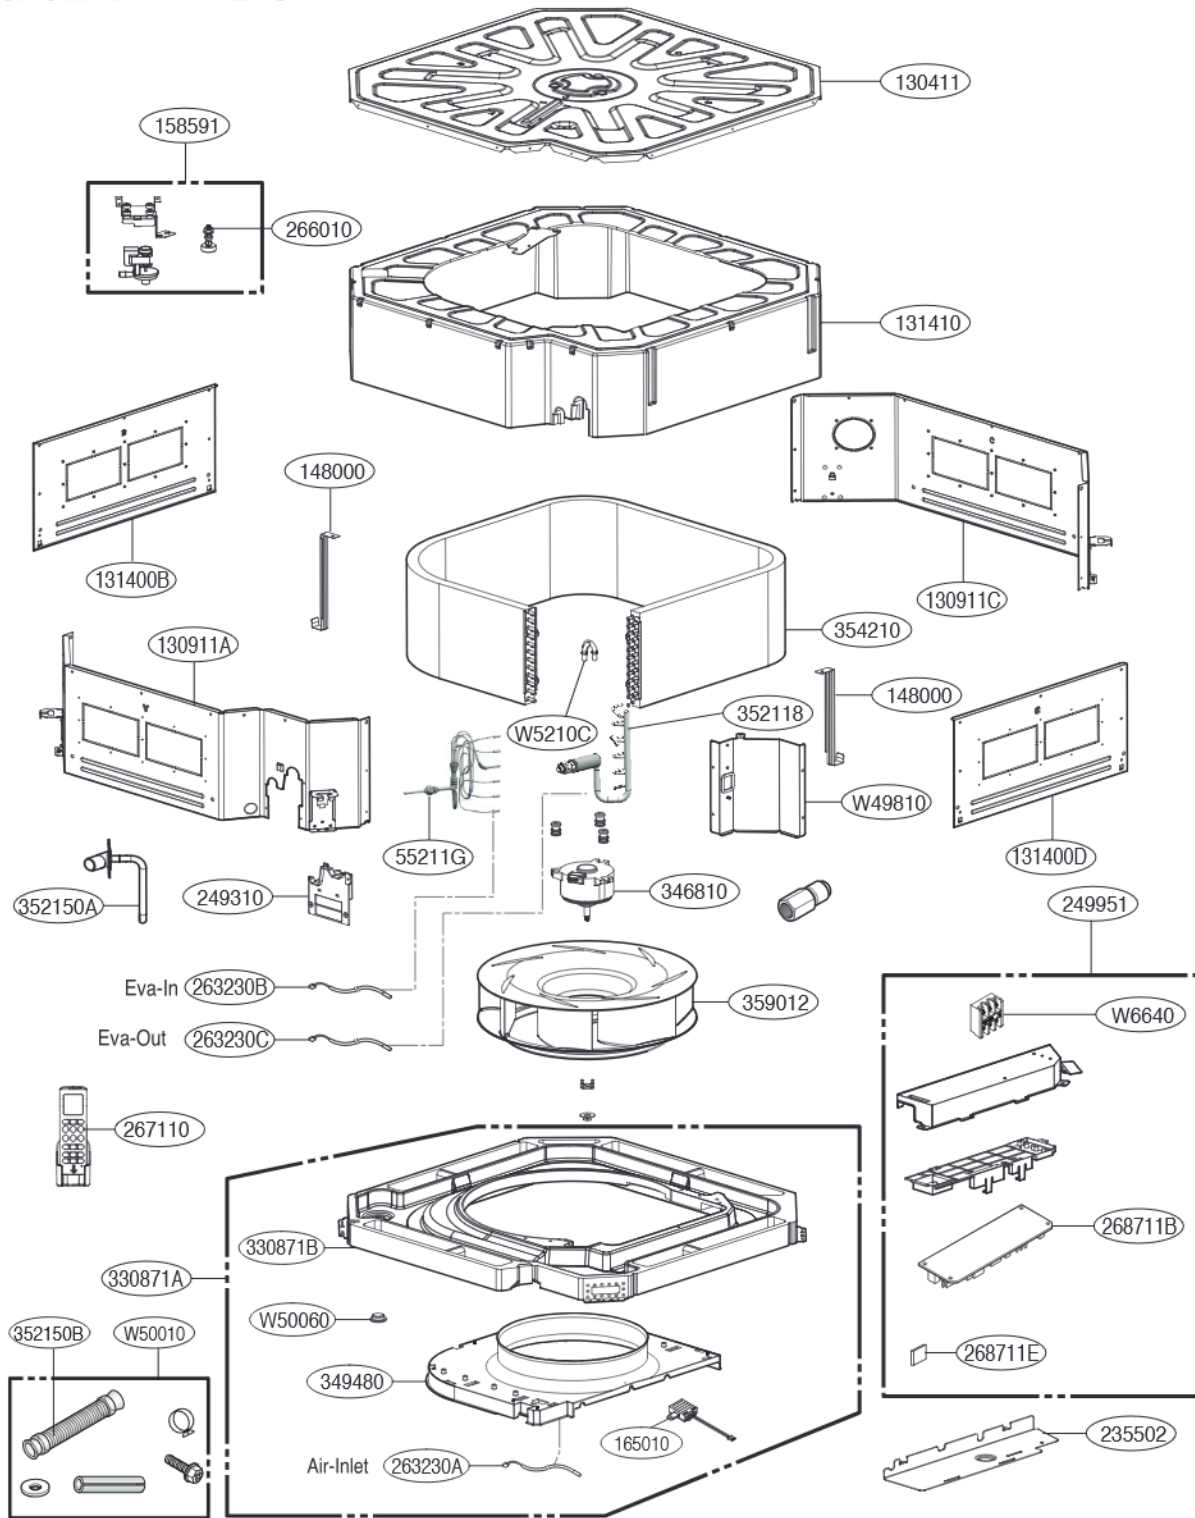

4. Exploded View

Indoor Unit : AMNW24GTPA1.ANWALAT

Location No.	Description	Sensor Information	Housing Color
263230A	Thermistor1(CN_ROOM)	Air-Inlet	Yellow
263230B	Thermistor2(CN_PIPE/IN)	Eva-in	White
263230C	Thermistor3(CN_PIPE/OUT)	Eva-out	Red