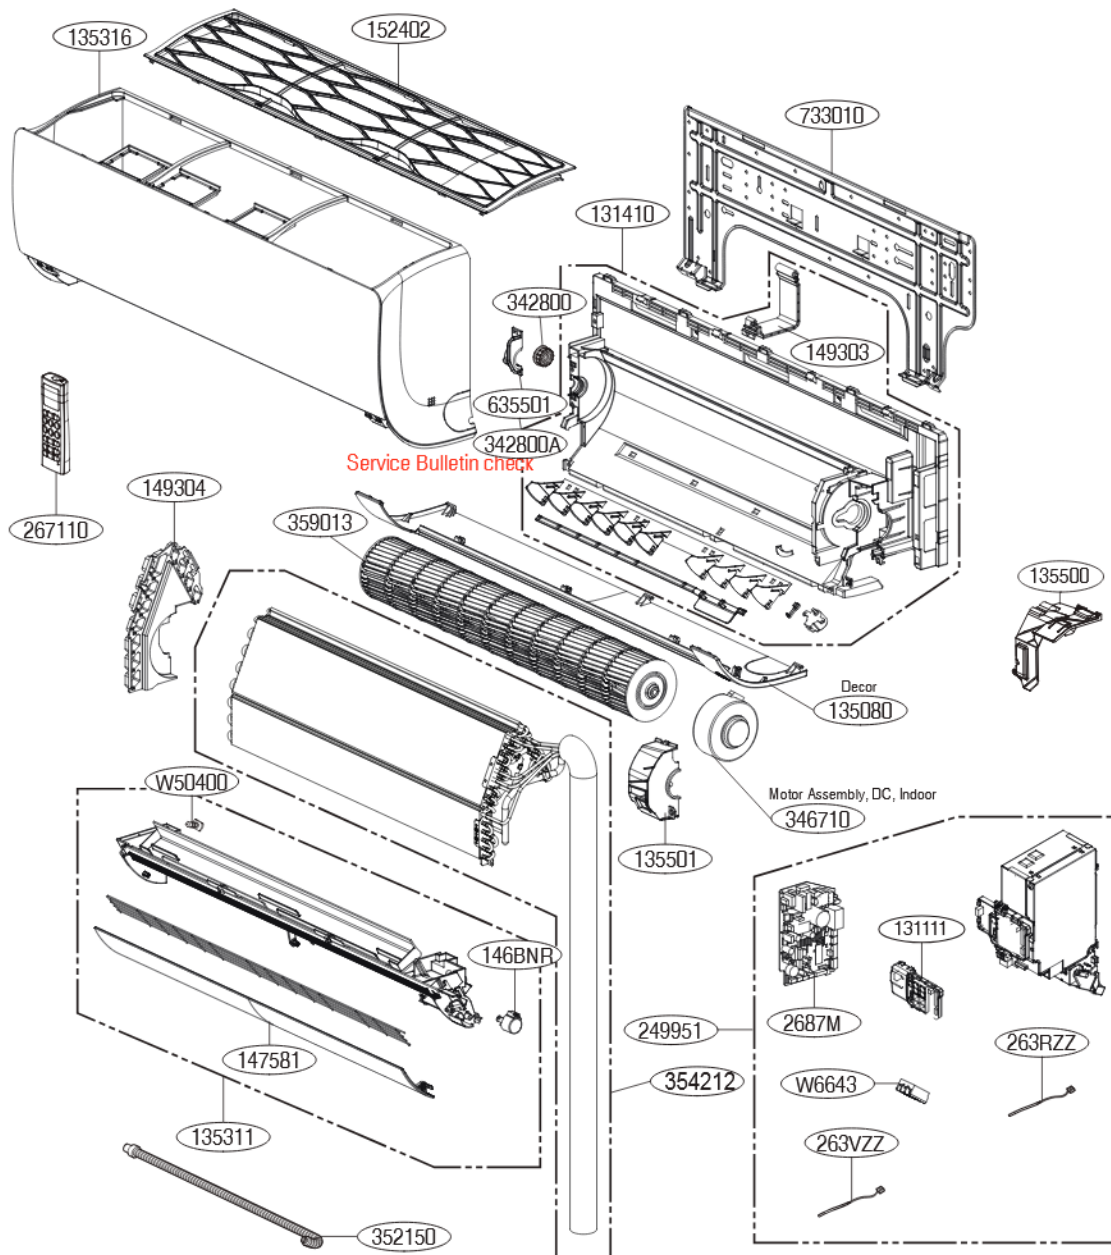

4. Exploded View

Indoor Unit

LOC.	Description	Connector
263RZZ	Thermistor for indoor air temperature	CN-TH1
263VZZ	Thermistor for evaporator middle temperature	CN-TH3

Note) Please ensure GCSC since the replacement parts may be changed depending upon the buyer's request. Please check the correct parts in View RPL(Replacement Part List) on GCSC. (GCSC Website <http://www.lge.com>)