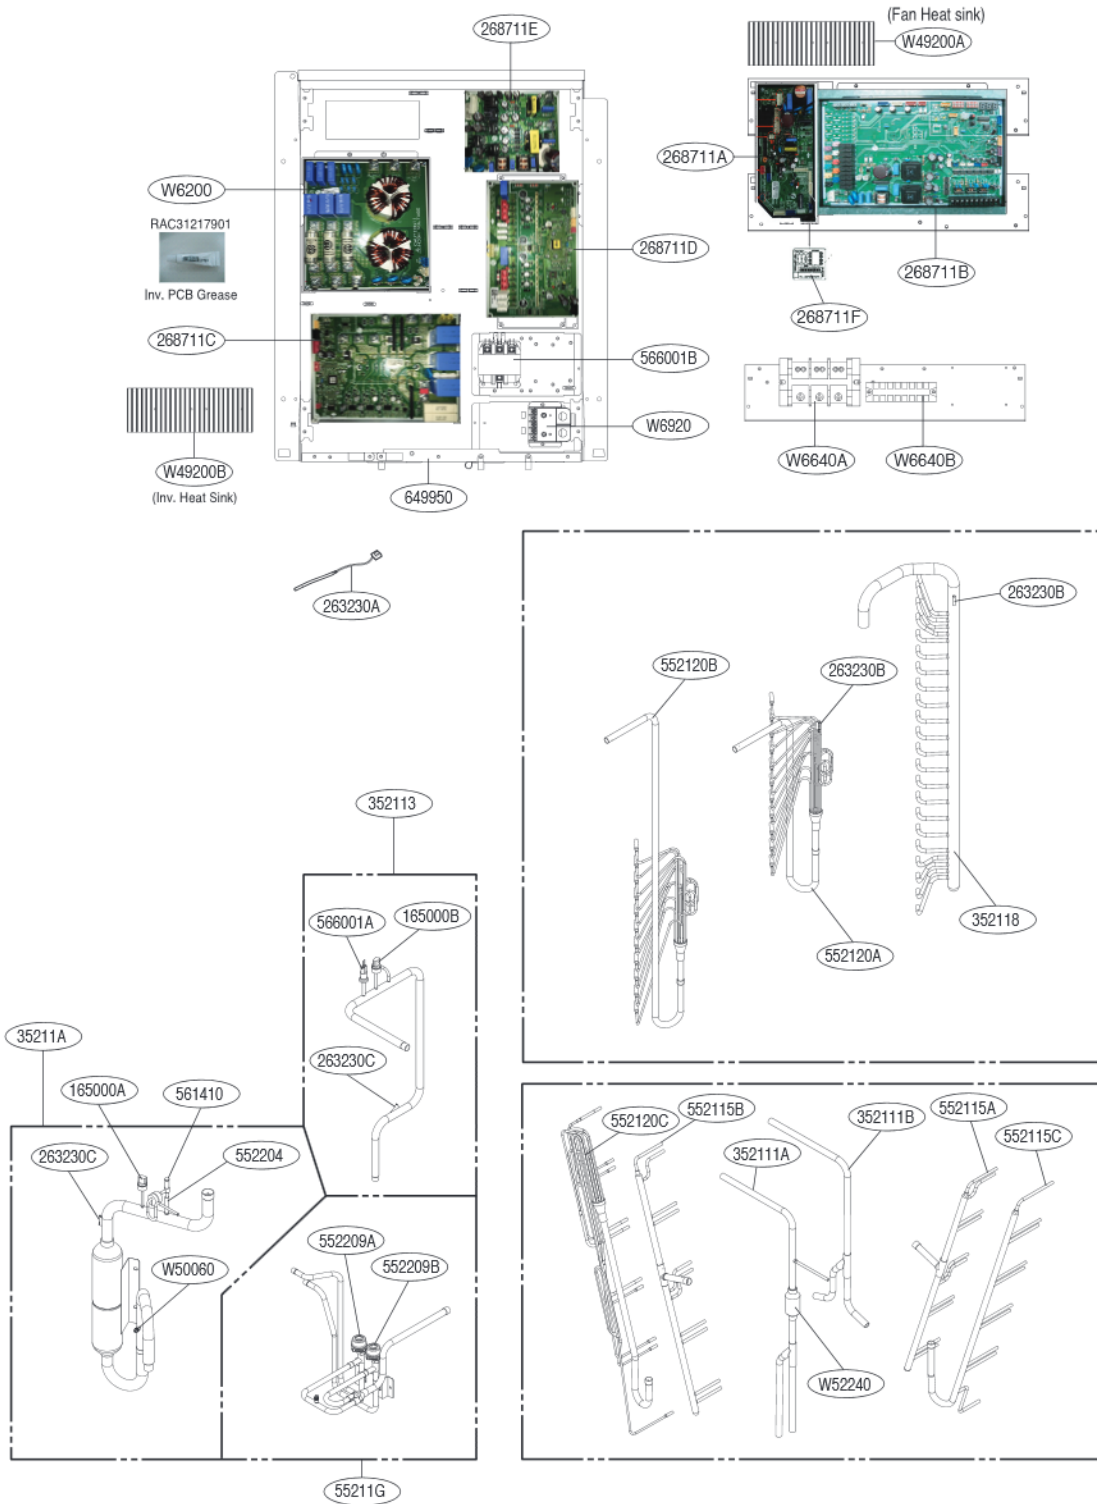

Exploded View

■ Model No. : AK-Q150BC02

Part	L/No.	Sensor location	Remark
Temp. Sensor 1	263230A	Air	Housing Color : Green
Temp. Sensor 2	263230B	Manifold Pipe + Capillary Pipe	Housing Color : Yellow
Temp. Sensor 3	263230C	Suction Pipe + Inv. Discharge	Housing Color : Violet