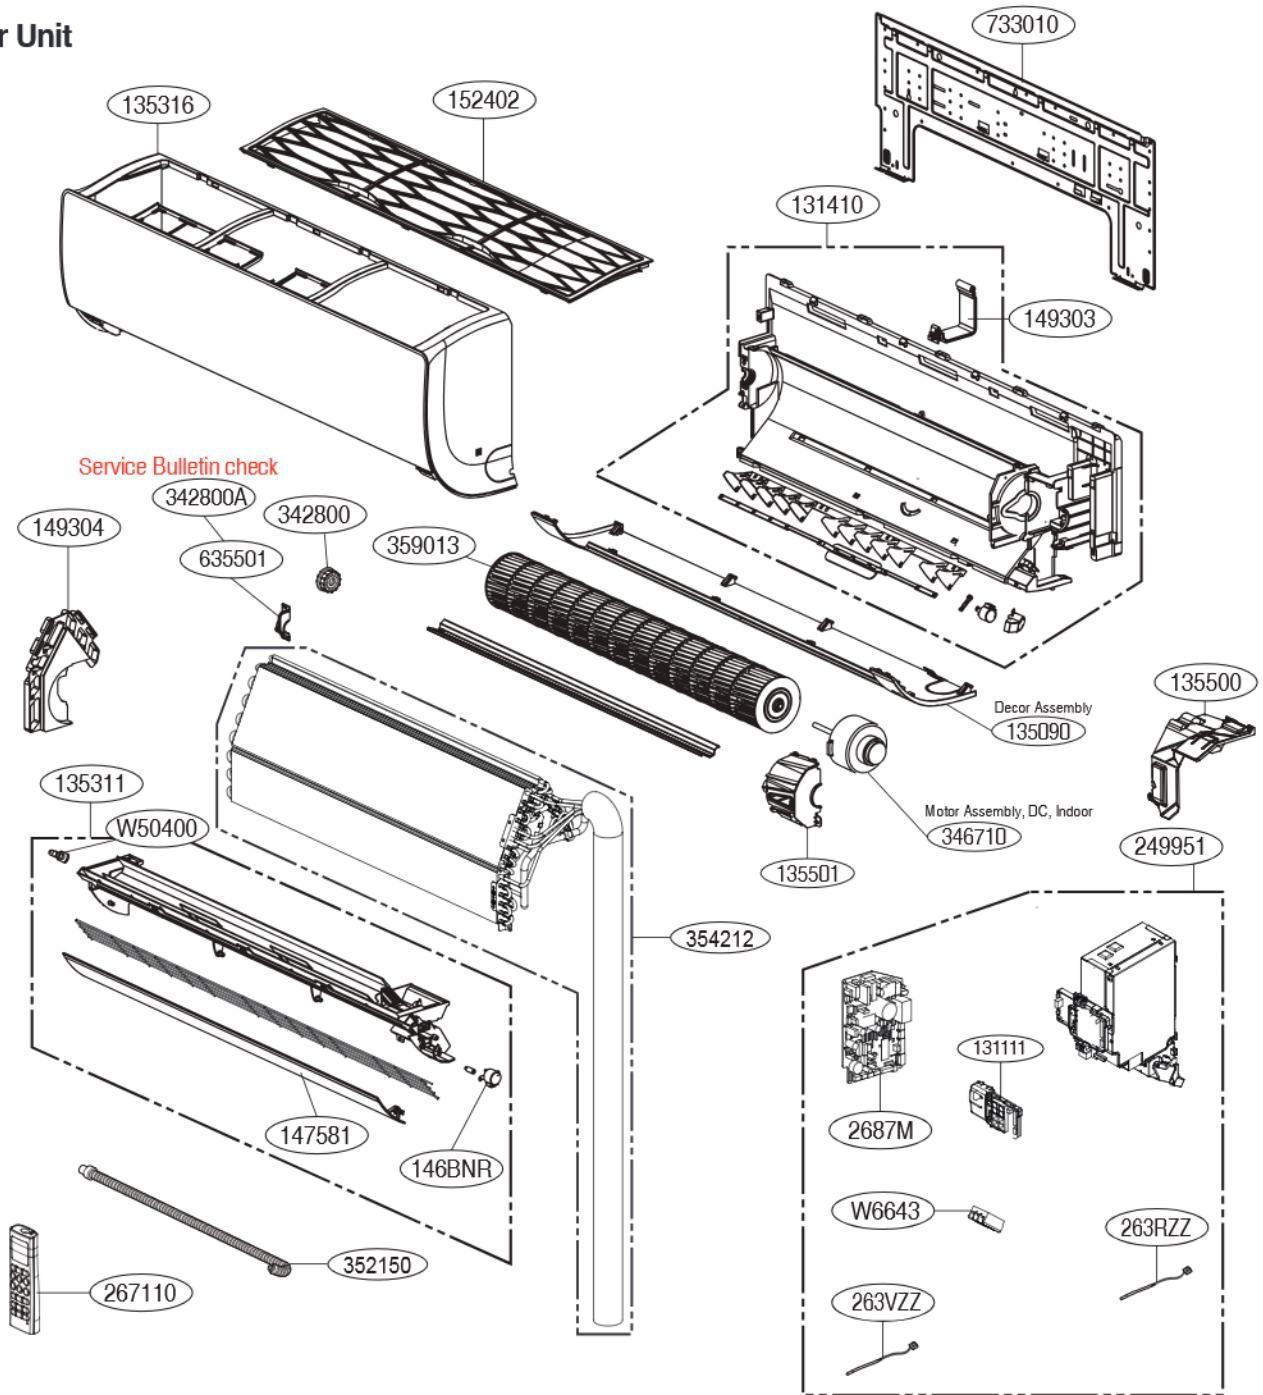

5. Exploded View

Indoor Unit

LOC.	Description	Connector
263RZZ	Thermistor for indoor air temperature	CN-TH1
263VZZ	Thermistor for evaporator middle temperature	CN-TH3

Note) * Please ensure GCSC since the replacement parts may be changed depending upon the buyer's request.
 Please check the correct parts in View RPL(Replacement Part List) on GCSC.
 (GCSC Website <http://www.lge.com>)