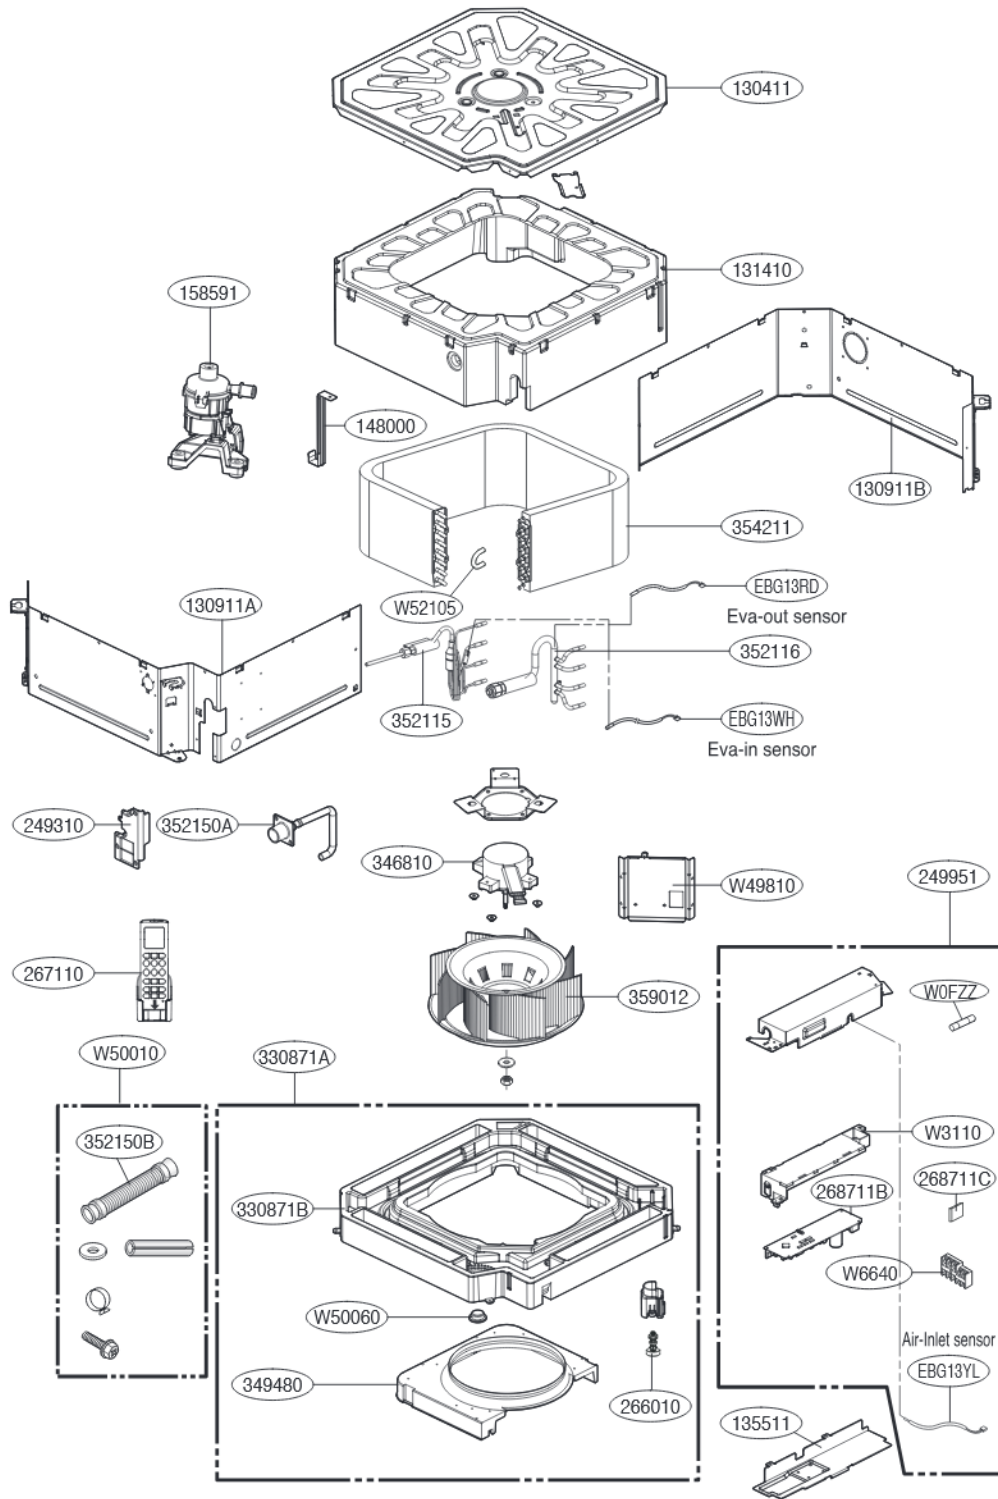

## 5. Exploded View

Indoor Unit : AMNW09GTRA1.ANWALAT / AMNW12GTRA1.ANWALAT

Location No.	Description	Sensor Information	Housing Color
EBG13YL	Thermistor1(CN_ROOM)	Air-Inlet	Yellow
EBG13WH	Thermistor2(CN_PIPE/IN)	Eva-in	White
EBG13RD	Thermistor3(CN_PIPE/OUT)	Eva-out	Red