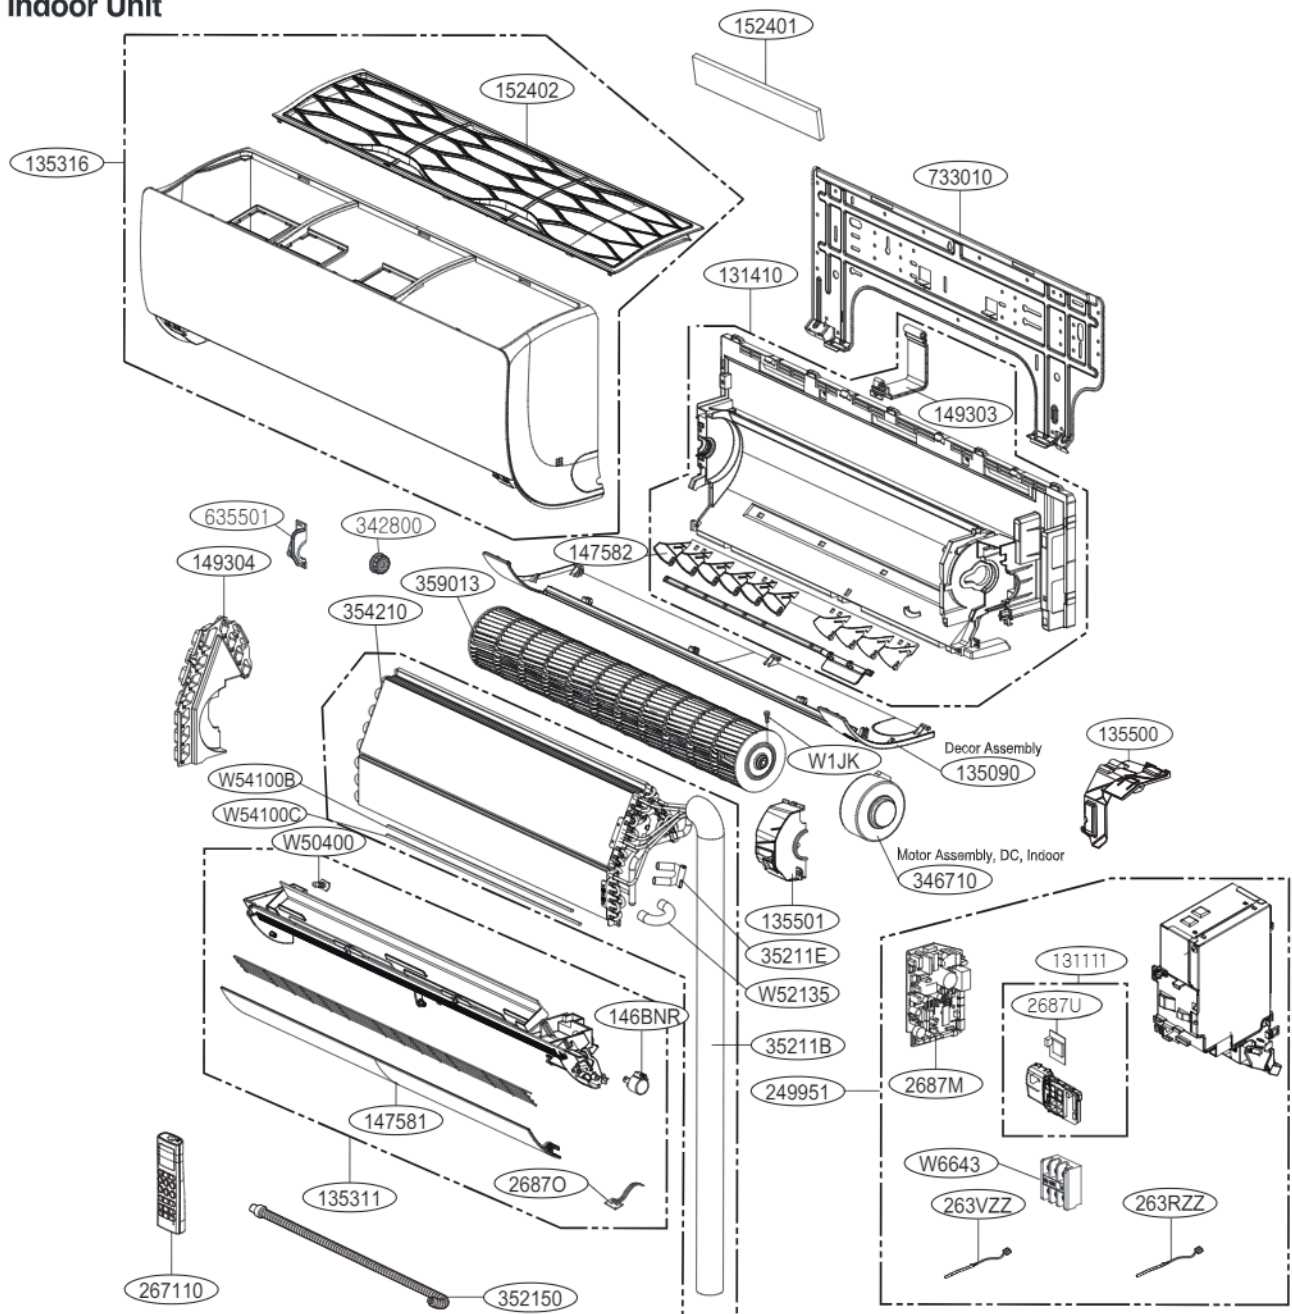

5. Exploded View

Indoor Unit

LOC.	Description	Connector
263RZZ	Thermistor for indoor air temperature	CN-TH1
263VZZ	Thermistor for evaporator middle temperature	CN-TH3

Note) Please ensure GCSC since the replacement parts may be changed depending upon the buyer's request. Please check the correct parts in View RPL(Replacement Part List) on GCSC. (GCSC Website <http://www.lge.com>)